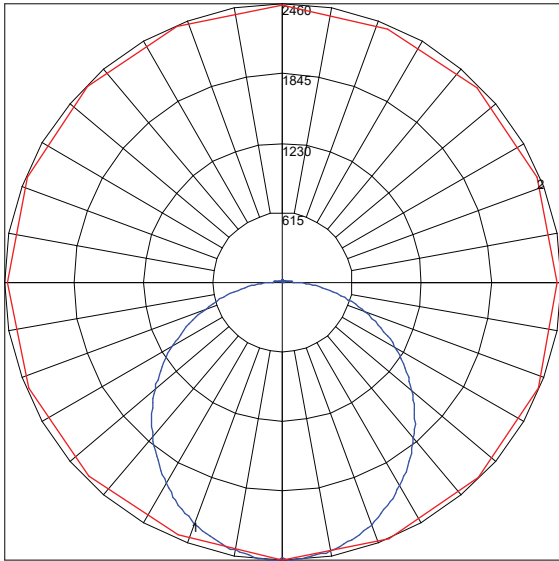

Polar Graph

Maximum Candela = 2459.9 Located At Horizontal Angle = 270, Vertical Angle = 2
1 - Vertical Plane Through Horizontal Angles (270 - 90) (Through Max. Cd.)
2 - Horizontal Cone Through Vertical Angle (2) (Through Max. Cd.)