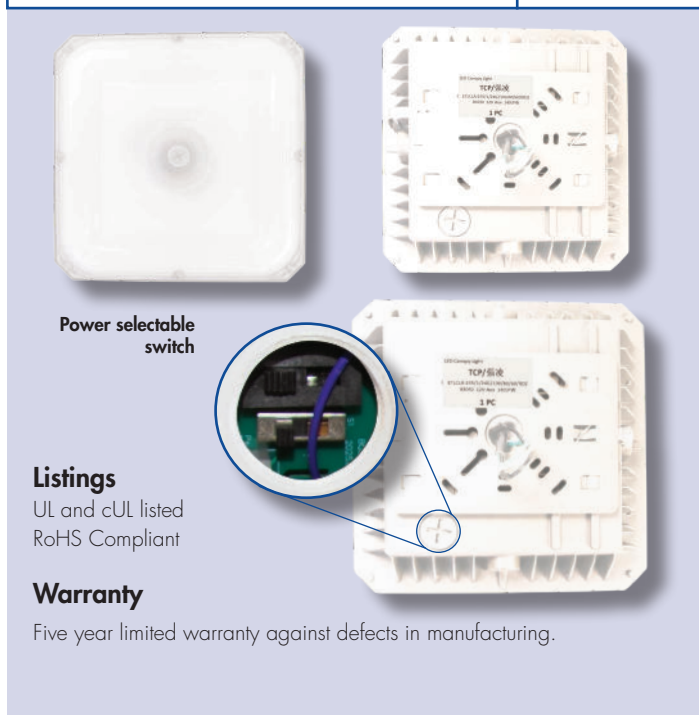

Applications

This product family can be effectively used in outdoor ceiling mount locations including parking garages, gas stations, awnings, canopies and security lighting.

Construction

- Cast aluminum housing
- Vandal-resistant - IK10 protection
- Die-cast heatsink fins divert heat from the luminaire
- White housing to match any surroundings

Electrical

- IP65 wet location rated
- Surface mount, pendant mount, or surface mount with conduit
- Power selectable switch located on the back
- System rated for long 50,000 hour life
- Operating temperature: -13°F to 104°F
- 0-10V dimming, dim to off
- 140 LPW

Optics

- Delivers bright white light and excellent uniformity
- Impact-resistant fresnel lens has a frosted finish
- Wide, even light distribution and low glare
- 80+ CRI

Item Number	
Notes	Type

Catalog Ordering Matrix Example: SCPUZDSW3CCT

FAMILY	VOLTAGE	DIMMING	LUMEN PACKAGE^{1,2}	COLOR TEMPERATURE	PAINT COLOR³
SCP = Select Series Canopy Light	U = 120V-277V	ZD = 0-10V Dimming	SW4 = 8400L/5600/3500L (60W/40W/25W Selectable)	CCT = 3000/4000/5000K Selectable	Blank = White BR = Bronze
			SW6 = 14,000L/11,200/8400L (100W/80W/60W Selectable)		

Accessories:

Item Number	Description
SCPSENS1	WET LOCATION DAYLIGHT HARVEST/ MOTION SENSOR FOR CANOPY LIGHT
CPEBATTERY	WET LOCATION BATTERY BACKUP (EXTERNAL MOUNT)

¹ Approximate lumen output. Actual performance may vary based on CCT, options selected and end user application.

² Actual wattage may differ by +/- 10%.

³ White paint is standard. All other colors are special order, longer lead times apply.

For the most up-to-date specs and warranty information, please visit www.tcpi.com