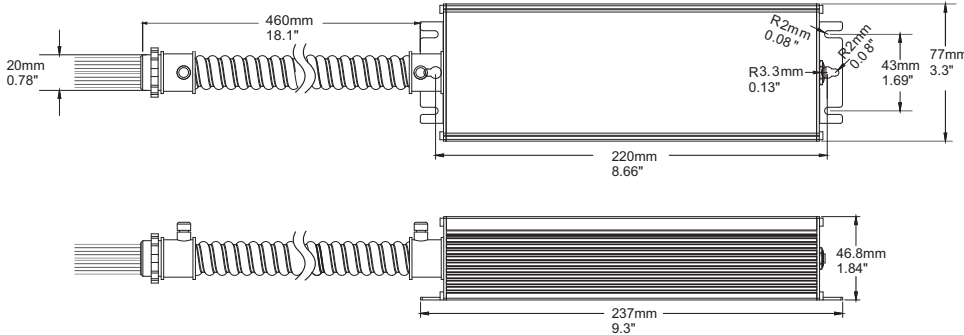

Field Installed Accessories

Field Installed Accessories:

Item Number	Description
CPEBATTERY	8W 90 min. waterproof emergency battery backup
ISREMOTE	Remote control for microwave sensor add-on

Microwave sensor capabilities

- Photocell and motion sensing
- Bi-level dimming

For the most up-to-date specs and warranty information, please visit www.tcpi.com