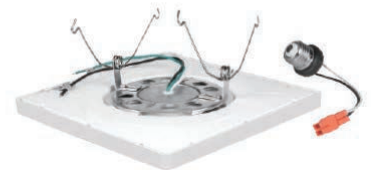

LED Slim Flush Mount Fixtures

Specifications

ITEM #	DESCRIPTION	SIZE	VOLTAGE	LED WATTS	LUMENS	LPW	CRI	COLOR TEMP	MOL (inches)	DIA (inches)	CASE QTY
Square Flush Mounts											
FMS07CCT	LED FLUSH MT SQ 12W CCT SELECT	7"	120V	12	813	67.8	80	Select 3000K	0.6	6.4	6
					861	71.8		Select 4000K			
					800	66.7		Select 5000K			
FMS09CCT	LED FLUSH MT SQ 18W CCT SELECT	9"	120V	18	1299	72.2	80	Select 3000K	0.6	8.4	6
					1422	79		Select 4000K			
					1272	70.7		Select 5000K			
FMS12CCT	LED FLUSH MT SQ 24W CCT SELECT	12"	120V	24	1978	82.4	80	Select 3000K	0.6	11.4	6
					2163	90.1		Select 4000K			
					1952	81.3		Select 5000K			

Square Flush Mount Accessories

ITEM #	DESCRIPTION	SIZE	COLOR
FMS07CHR	LED FLUSH MT 12W TRIM CHROME	7"	Chrome
FMS07NIC	LED FLUSH MT 12W TRIM SATIN NICKEL	7"	Satin Nickel
FMS07BLA	LED FLUSH MT 12W TRIM MATTE BLACK	7"	Matte Black
FMS09CHR	LED FLUSH MT 18W TRIM CHROME	9"	Chrome
FMS09NIC	LED FLUSH MT 18W TRIM SATIN NICKEL	9"	Satin Nickel
FMS09BLA	LED FLUSH MT 18W TRIM MATTE BLACK	9"	Matte Black
FMS12CHR	LED FLUSH MT 24W TRIM CHROME	12"	Chrome
FMS12NIC	LED FLUSH MT 24W TRIM SATIN NICKEL	12"	Satin Nickel
FMS12BLA	LED FLUSH MT 24W TRIM MATTE BLACK	12"	Matte Black

Retrofit Kit for 5"/6" Can Installation:
Item # FMRETROFITSQ
Fits all Square Sizes

Square Installation

Retrofit

TCP®

325 Campus Dr. | Aurora, Ohio 44202 | P: 800-324-1496 | tcp.com

©TCP MAY 2025/WF218003

RoHS COMPLIANT

5 YEAR WARRANTY

*Based on 12 hours use per day