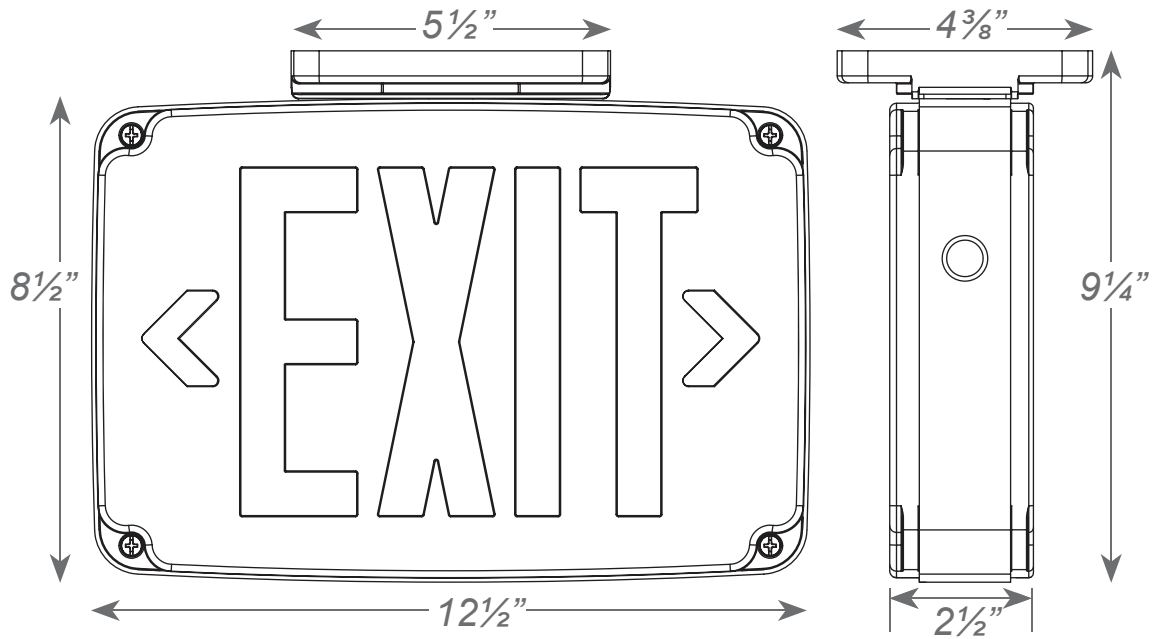

Dimensions

Specifications and dimensions subject to change without notice.

TCP®
325 Campus Dr. | Aurora, Ohio 44202 | P: 800-324-1496 | tcp.com

©TCP JAN 2025/WF523650