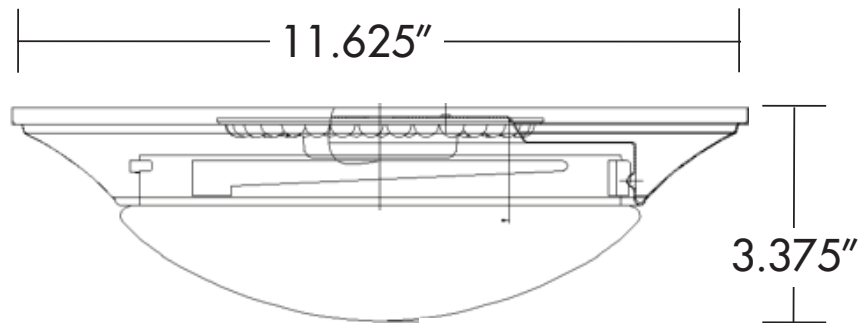

Dimensions

Ordering Information

ITEM #	DESCRIPTION	DIMENSIONS	COLOR	COLOR SELECTABLE
CLFMRD11BNDCCCT	Traditional Flush Mount Round 11" BN Dim CCT	11-5/8"Dx3-3/8"H	Brushed Nickel	3000K/4000K/5000K
CLFMRD13BNDCCCT	Traditional Flush Mount Round 13" BN Dim CCT	13-5/8"Dx3-3/8"H	Brushed Nickel	3000K/4000K/5000K
CLFMRD15BNDCCCT	Traditional Flush Mount Round 15" BN Dim CCT	15-5/8"Dx3-3/8"H	Brushed Nickel	3000K/4000K/5000K
CLFMRD11ORBDCCT	Traditional Flush Mount Round 11" ORB Dim CCT	11-5/8"Dx3-3/8"H	Oil-Rubbed Bronze	3000K/4000K/5000K
CLFMRD13ORBDCCT	Traditional Flush Mount Round 13" ORB Dim CCT	13-5/8"Dx3-3/8"H	Oil-Rubbed Bronze	3000K/4000K/5000K
CLFMRD15ORBDCCT	Traditional Flush Mount Round 15" ORB Dim CCT	15-5/8"Dx3-3/8"H	Oil-Rubbed Bronze	3000K/4000K/5000K
CLFMRD11WHDCCT	Traditional Flush Mount Round 11" WH Dim CCT	11-5/8"Dx3-3/8"H	White	3000K/4000K/5000K
CLFMRD13WHDCCT	Traditional Flush Mount Round 13" WH Dim CCT	13-5/8"Dx3-3/8"H	White	3000K/4000K/5000K
CLFMRD15WHDCCT	Traditional Flush Mount Round 15" WH Dim CCT	15-5/8"Dx3-3/8"H	White	3000K/4000K/5000K