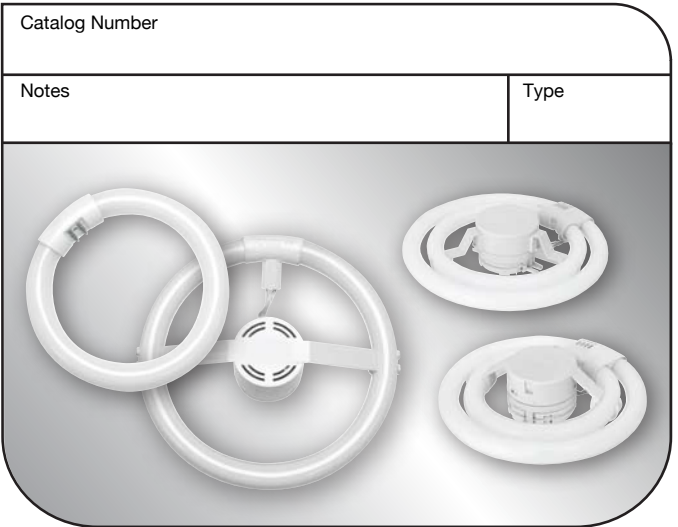

T6 Circline Lamp Specifications

T6 Circline Compact Fluorescent	10,000 Hours
--	--------------

Applications:

Use anywhere a standard incandescent is used.

- + Table Lamps
- + Floor Lamps
- + Ceiling Fixtures

Specifications (at full brightness)

Lamp Life (rated)	10,000 Hours
Color Temperature	2700°K
Color Rendering Index	82

Warranties and Certifications:	Item#	Description	Wattage	Incandescent Wattage Comparison	Initial Lumens	Diameter (inches)	Length (inches)
 ISO 9002 CERTIFIED 15 MONTH WARRANTY	32018	T6 Lamp	18	75	1200	.75	5.75
	32027	T6 Lamp	27	120	2000	.75	7.50
	32032	T6 Lamp	32	130	2200	.75	9.00
	32033	T6 Double Lamp	33	125	2150	1.80	5.50
	32040	T6 Double Lamp	40	150	2800	.75	7.50
	32058	T6 Double Lamp	58	200	3700	.75	9.00