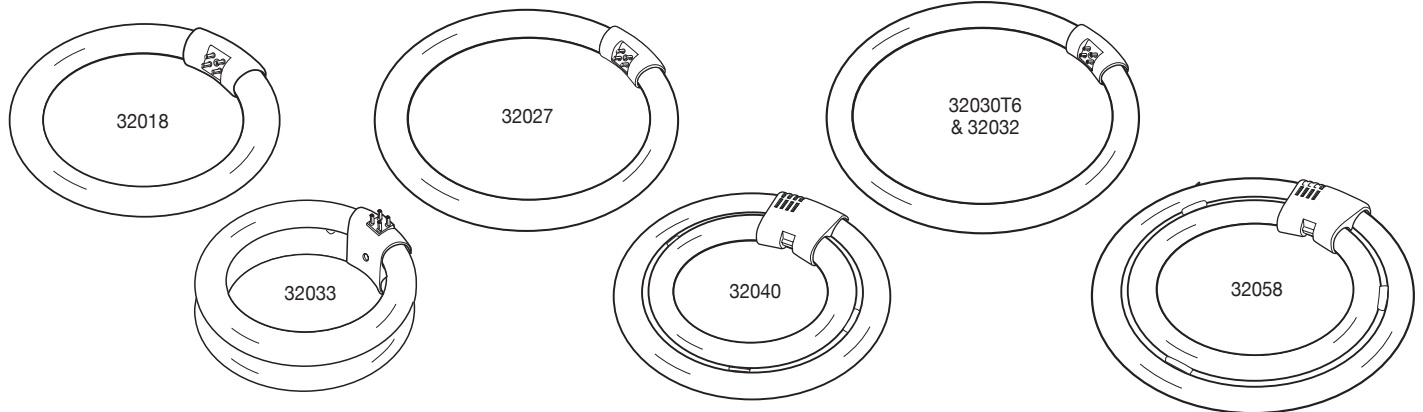

T6 Circline Lamp Specifications

T6 Circline Compact Fluorescent	10,000 Hours
--	--------------

Applications:

Use anywhere a standard incandescent is used.

- + Table Lamps
- + Floor Lamps
- + Ceiling Fixtures

Special Applications Options (Ordering Suffix):

- 3100°K (31K), 3500°K (35K), 4100°K (41K), 5100°K (51K), 6500°K (65K)

Features and Benefits

- T6 lamps feature smaller diameters with bright light to fit more applications
- Long life – 10,000 hours average rated life
- Lasts 7 years, based on 4 hours use per day
- Lasts 10-13 times longer than similar incandescent
- Replace less often, ideal for hard to reach places
- Lower maintenance and labor costs for lamp replacements
- Saves up to 75% in Energy Costs compared to similar light output incandescent lamps
- 2700°K color temperature – closest to incandescent light
- Instant start, flicker free
- World class phosphor ensures high lumen output and excellent lumen maintenance

Specifications (at full brightness)

Lamp Life (rated)	10,000 Hours
Color Temperature	2700°K
Color Rendering Index	82

Warranties and Certifications:	Item#	Description	Wattage	Incandescent Wattage Comparison	Initial Lumens	Diameter (inches)	Length (inches)
 ISO 9002 CERTIFIED 15 MONTH WARRANTY	32018	T6 Lamp	18	75	1200	.75	5.75
	32027	T6 Lamp	27	120	2000	.75	7.50
	32032	T6 Lamp	32	130	2200	.75	9.00
	32033	T6 Double Lamp	33	125	2150	1.80	5.50
	32040	T6 Double Lamp	40	150	2800	.75	7.50
	32058	T6 Double Lamp	58	200	3700	.75	9.00