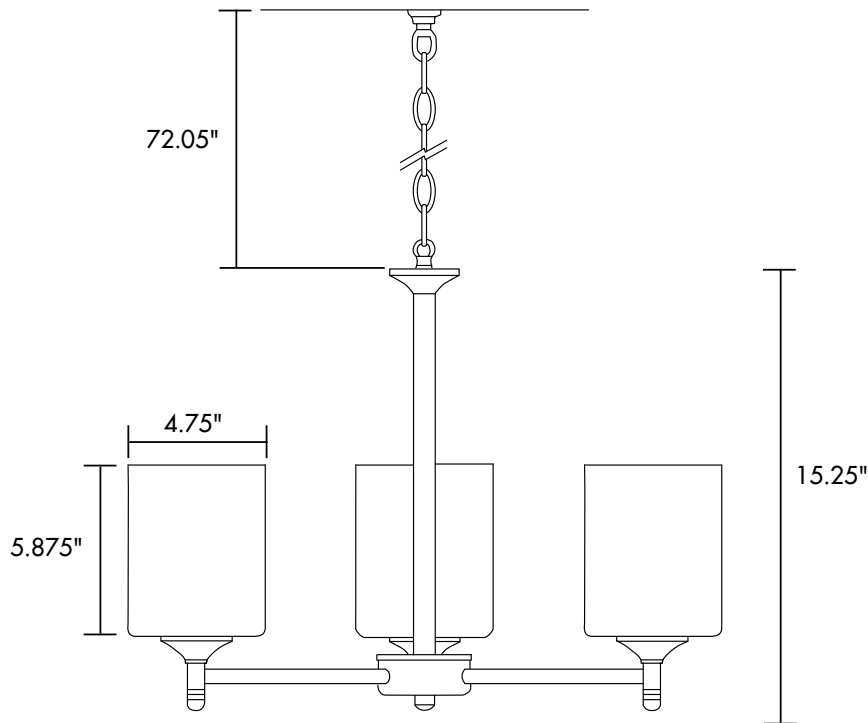

Dimensions

Ordering Information

ITEM #	DESCRIPTION	COLOR	LUMENS	LPW	TITLE 20	JA8
CLCH3RDBND27K	Classic Round Chandelier 3-Light Brushed Nickel Dim 27K	2700K	475	79	Y	Y
CLCH3RDBND30K	Classic Round Chandelier 3-Light Brushed Nickel Dim 30K	3000K	475	79	Y	Y
CLCH3RDBND41K	Classic Round Chandelier 3-Light Brushed Nickel Dim 41K	4100K	525	87.5	N	N