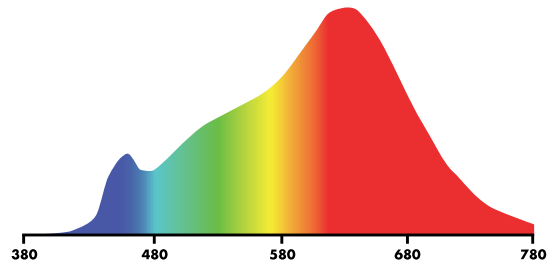

Eliminating the blue peak reduces eye strain and fatigue