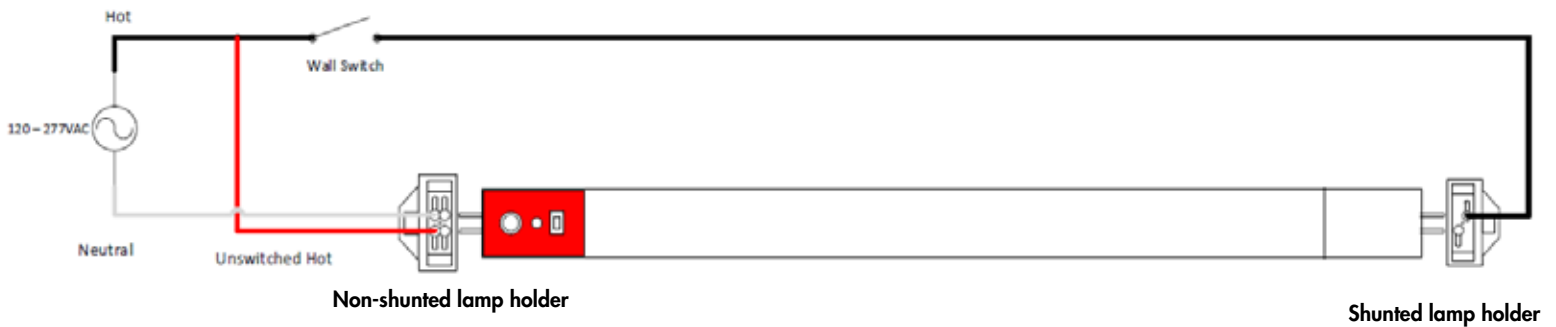

LED T8 Bypass

Item#	Description	UL Item #	LED Wattage	Voltage	Fluorescent Equivalency	Lumens	LPW	Base	CCT	CRI	Master Pack
ALUMINUM / PLASTIC											
LED 15 WATT T8 TUBE – 4 FOOT ALUMINUM/PLASTIC G13 BASE											
LAPT815B2EM35K	LED 15W T8 2E BY EM 35K	T80415EM	15	120-277V	32W	2000	135	G13	3500K	80	24
LAPT815B2EM40K	LED 15W T8 2E BY EM 40K	T80415EM	15	120-277V	32W	2000	135	G13	4000K	80	24
LAPT815B2EM50K	LED 15W T8 2E BY EM 50K	T80415EM	15	120-277V	32W	2000	135	G13	5000K	80	24

Emergency Mode	
WATTAGE	4.5W
LUMENS	680L
BACKUP TIME	> 90 minutes

For the most up-to-date specs and warranty information, please visit www.tcp.com