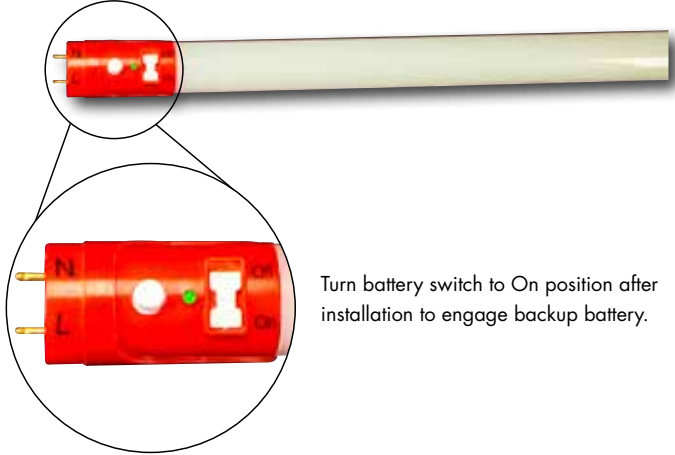

UltimaT8™
LED

LED UltimaT8™ Tubes with Emergency Backup

TCP's LED UltimaT8 Tubes with Emergency Backup provide an excellent LED compatible replacement for linear fixtures that operate independently of ballasts. Designed with an integrated emergency driver and a convenient test button, these T8 tubes are the perfect solution to level up your lighting.

Reasons to choose the LED UltimaT8 Tubes with Emergency Backup from TCP

- Self-contained emergency driver supplies >90 minutes of light
- Test button and indicator light
- Long life: 50,000 hours
- Bypass application: 120-277 line voltage
- Eliminates need for remote emergency battery backup unit
- Instant on
- Over 50% energy savings compared to fluorescent alternatives
- Non-flickering
- ETL rated for enclosed fixtures
- No energy losses caused by fluorescent ballast

Ideal Applications

- Offices
- Restaurants
- Retail Stores
- Lobbies
- Schools
- Hospitals

Specifications

Base Types.....G13
 Wattage:.....15W
 Minimum Starting Temperature.....-22°F(-30°C)
 SafetycETLus
 Environment.....Damp/Dry Locations

Enclosed..... Suitable for enclosed luminaires
 Rated Life..... 50,000+ hours
 Beam Angle 140°
 Warranty 5 Years

Specifications

Aluminum/Plastic – 4 foot

Turn battery switch to On position after installation to engage backup battery.