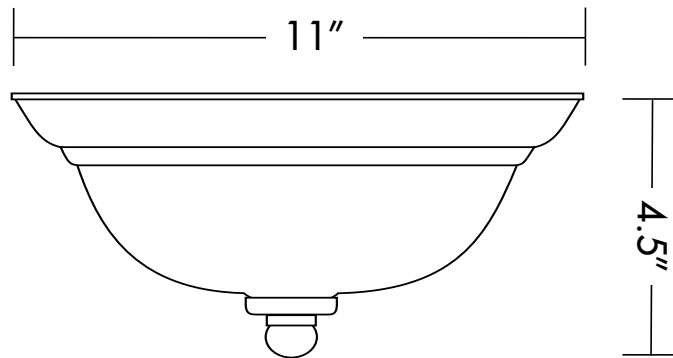

## Reasons to Choose the Traditional Round Flush Mount from TCP

- LED bulbs included (A19, E26)
- Four color temperatures available: 2700K, 3000K, 4100K, or 5000K
- High 90 CRI value provides excellent color rendering results and consistency
- Frosted glass shade
- Brushed nickel or oil rubbed bronze finish options
- Five-year limited warranty
- Dimmable

## Dimensions