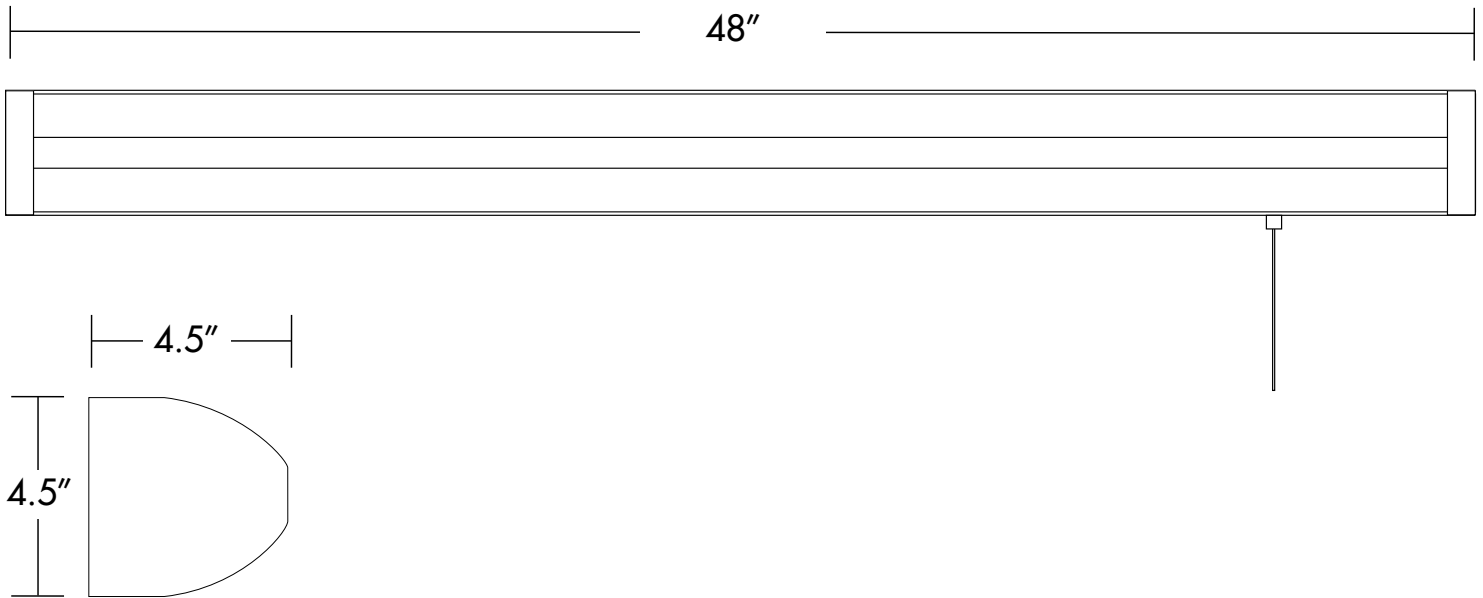

## Product Specifications

TCP's Traditional Integrated LED Overbed Fixture provides long-lasting illumination for both residential and commercial applications. Sturdy construction features white powder-coated steel and a frosted acrylic lens. A convenient 8-inch pull chain allows light to be easily accessed from the bed.

## Dimensions

## Ordering Information

ITEM #	DESCRIPTION	DIMENSIONS	COLOR TEMP
TROBED4WH30K	Traditional Integrated LED Overbed Vanity White	48-1/8"Lx4-1/2"Wx4-1/2"H	3000K