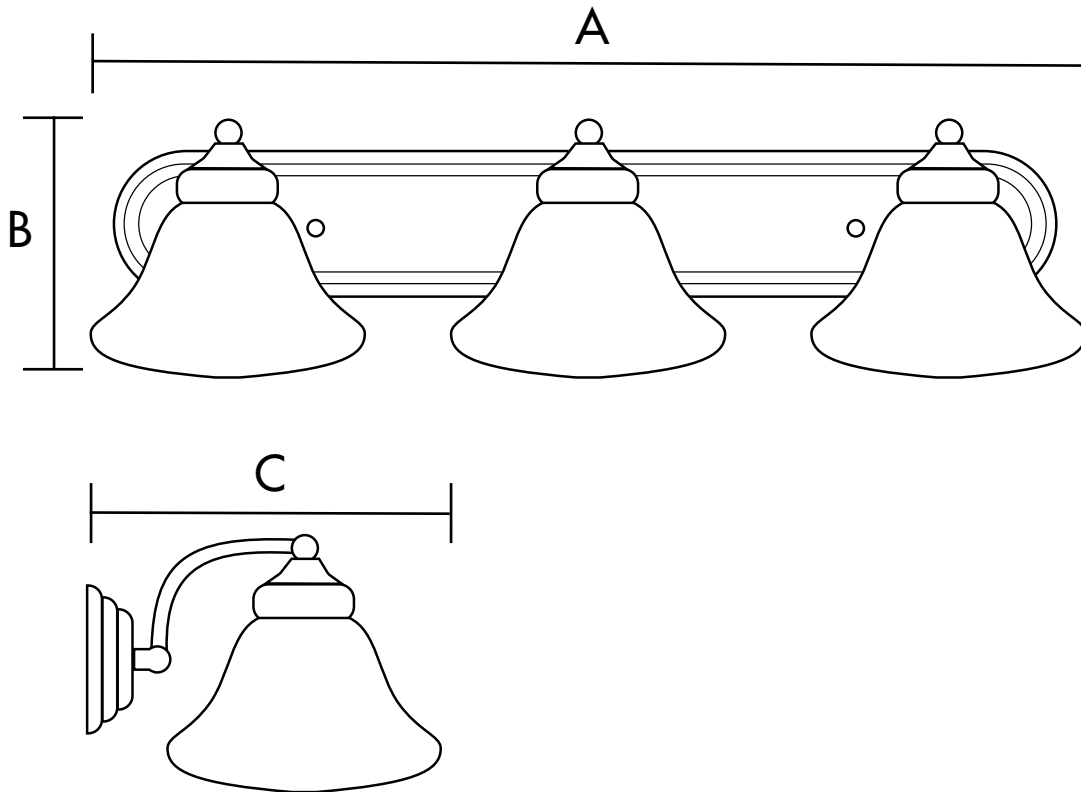

Classic Bell Bath Vanity

Product Specifications

TCP's LED Classic Bell Bath Vanity provides long-lasting illumination for both residential and commercial applications. The vanity is available in 2-, 3- and 4-light versions with glass shades and a brushed nickel powder coat finish. This "bulb-in-a-box" solution comes prepackaged with LED bulbs for ease of installation and a guarantee of high CRI, flicker-free LED performance.

Reasons to choose the Classic Bell Bath Vanity from TCP

- Three color temperatures available: 2700K, 3000K or 4100K
- High 90 CRI value provides excellent color rendering results and consistency
- Brushed nickel powder coated steel with frosted glass bell shades
- Available in 2-, 3- and 4-light versions
- ETL listed for damp locations (indoor)
- Five-year limited warranty
- Triac dimming

Dimensions

A	B	C	Item Number
18"	6.5"	8.75"	CLBVB2BN27K / CLBVB2BN30K / CLBVB2BN41K
30"	6.5"	8.75"	CLBVB3BN27K / CLBVB3BN30K / CLBVB3BN41K
36"	6.5"	8.75"	CLBVB4BN27K / CLBVB4BN30K / CLBVB4BN41K

Ordering Information