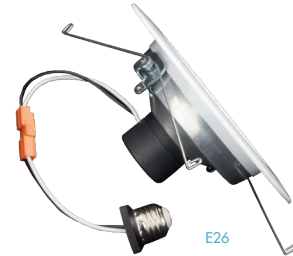

Specifications:

E26

ITEM #	DESCRIPTION	VOLTAGE	WATTS	INCAND. WATTS	LPW	LUMENS	COLOR	HOURS	CRI	MOL (inches)	DJA (inches)	BEAM ANGLE	BASE	WARRANTY YEARS
LED 75W Equivalent Options														
11W DR4 Downlight • Dimmable • 35,000 Hour														
L75DR4D3527K	LED 11W DR4 DIM 2700K	120V	11	75	77.3	850	2700K	35,000	80	3.0	5	120°	E26	5
L75DR4D3530K	LED 11W DR4 DIM 3000K	120V	11	75	77.3	850	3000K	35,000	80	3.0	5	120°	E26	5
L75DR4D3541K	LED 11W DR4 DIM 4100K	120V	11	75	77.3	850	4100K	35,000	80	3.0	5	120°	E26	5
L75DR4D3550K	LED 11W DR4 DIM 5000K	120V	11	75	77.3	850	5000K	35,000	80	3.0	5	120°	E26	5
12W DR56 Downlight • Dimmable • 35,000 Hour														
L75DR56D3527K	LED 12W DR56 DIM 2700K	120V	12	75	70.8	850	2700K	35,000	80	3.0	7.4	120°	E26	5
L75DR56D3530K	LED 12W DR56 DIM 3000K	120V	12	75	70.8	850	3000K	35,000	80	3.0	7.4	120°	E26	5
L75DR56D3541K	LED 12W DR56 DIM 4100K	120V	12	75	70.8	850	4100K	35,000	80	3.0	7.4	120°	E26	5
L75DR56D3550K	LED 12W DR56 DIM 5000K	120V	12	75	70.8	850	5000K	35,000	80	3.0	7.4	120°	E26	5
LED 120W Equivalent Options														
16.5W DR56 Downlight • Dimmable • 35,000 Hour														
L120DR56D3527K	LED 16.5W DR56 DIM 2700K	120V	16.5	120	84.8	1400	2700K	35,000	80	3.0	7.4	120°	E26	5
L120DR56D3530K	LED 16.5W DR56 DIM 3000K	120V	16.5	120	84.8	1400	3000K	35,000	80	3.0	7.4	120°	E26	5
L120DR56D3541K	LED 16.5W DR56 DIM 4100K	120V	16.5	120	84.8	1400	4100K	35,000	80	3.0	7.4	120°	E26	5
L120DR56D3550K	LED 16.5W DR56 DIM 5000K	120V	16.5	120	84.8	1400	5000K	35,000	80	3.0	7.4	120°	E26	5