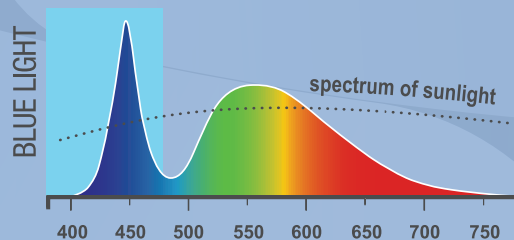

- Short 1,000 hour average life
- Produces excessive heat

Incandescent vs LED

	Incandescent	LED
Watts	60	8
Lumens	800	800
CRI	100	98
Yearly Energy Cost	\$12.05	\$0.96
Life (Hours)	1,000	10,000

The Incandescent Spectrum

*www.energy.gov

The LED Spectrum

The Anew Spectrum

Eliminating the blue peak reduces eye strain and fatigue