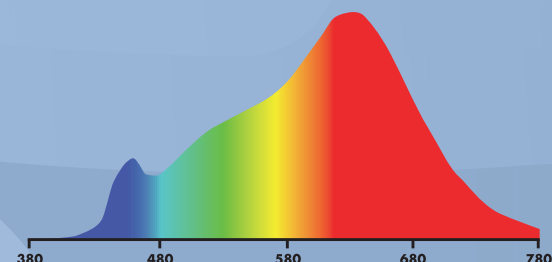

- Short 1,000 hour average life
- Produces excessive heat

Incandescent vs LED

	Incandescent	LED
Watts	60	8
Lumens	800	800
CRI	100	98
Yearly Energy Cost	\$12.05	\$0.96
Life (Hours)	1,000	10,000

The Incandescent Spectrum

*www.energy.gov

The LED Spectrum

The Anew Spectrum

Eliminating the blue peak reduces eye strain and fatigue