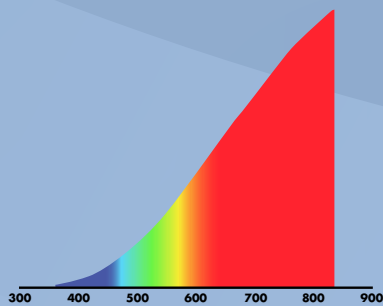

- Short 1,000 hour average life
- Produces excessive heat

Incandescent vs LED

	Incandescent	LED
Watts	60	8
Lumens	800	800
CRI	100	98
Yearly Energy Cost	\$12.05	\$0.96
Life (Hours)	1,000	10,000

The Incandescent Spectrum