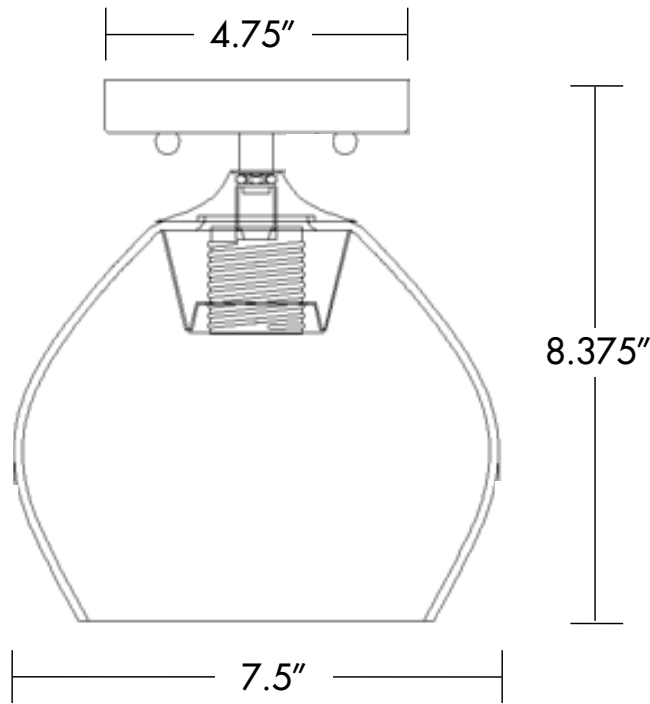

Specifications

Input Line Voltage	120V	Color Temperature	2700K
Input Line Frequency.....	60Hz	Lamp Life (hours).....	15,000
Wattage (W).....	4.5W	Minimum Starting Temperature	-30°C (-22°F)
Lumens (L).....	450L	Maximum Operating Temperature.....	45°C (113°F)
LPW	100	Certification	cETLus
CRI.....	95	Warranty.....	3-year limited

Dimensions

Ordering Information					
ITEM #	DESCRIPTION	FIXTURE COLOR	COLOR	TITLE 20	JA8
VSFMRD8BLD27K	Vintage Semi-Flush Mount Round 8" BLK Dim 27K	Black	2700K	N	N
VSFMRD8BND27K	Vintage Semi-Flush Mount Round 8" BN Dim 27K	Brushed Nickel	2700K	N	N
VSFMRD8ORBD27K	Vintage Semi-Flush Mount Round 8" ORB Dim 27K	Oil-Rubbed Bronze	2700K	N	N