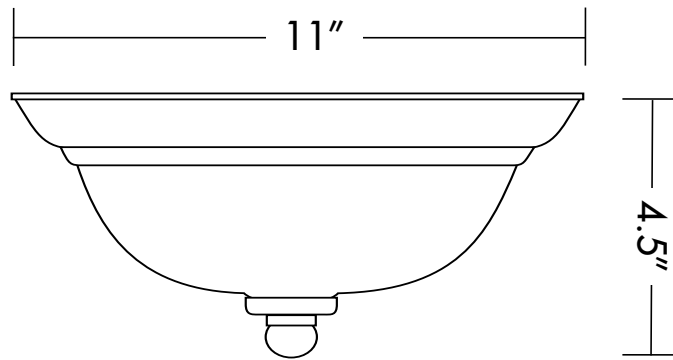

## Reasons to Choose the Traditional Round Flush Mount from TCP

- LED bulbs included (A19, E26)
- Four color temperatures available: 2700K, 3000K, 4100K, or 5000K
- High 90 CRI value provides excellent color rendering results and consistency
- Frosted glass shade
- Brushed nickel or oil rubbed bronze finish options
- Five-year limited warranty
- Dimmable

## Dimensions