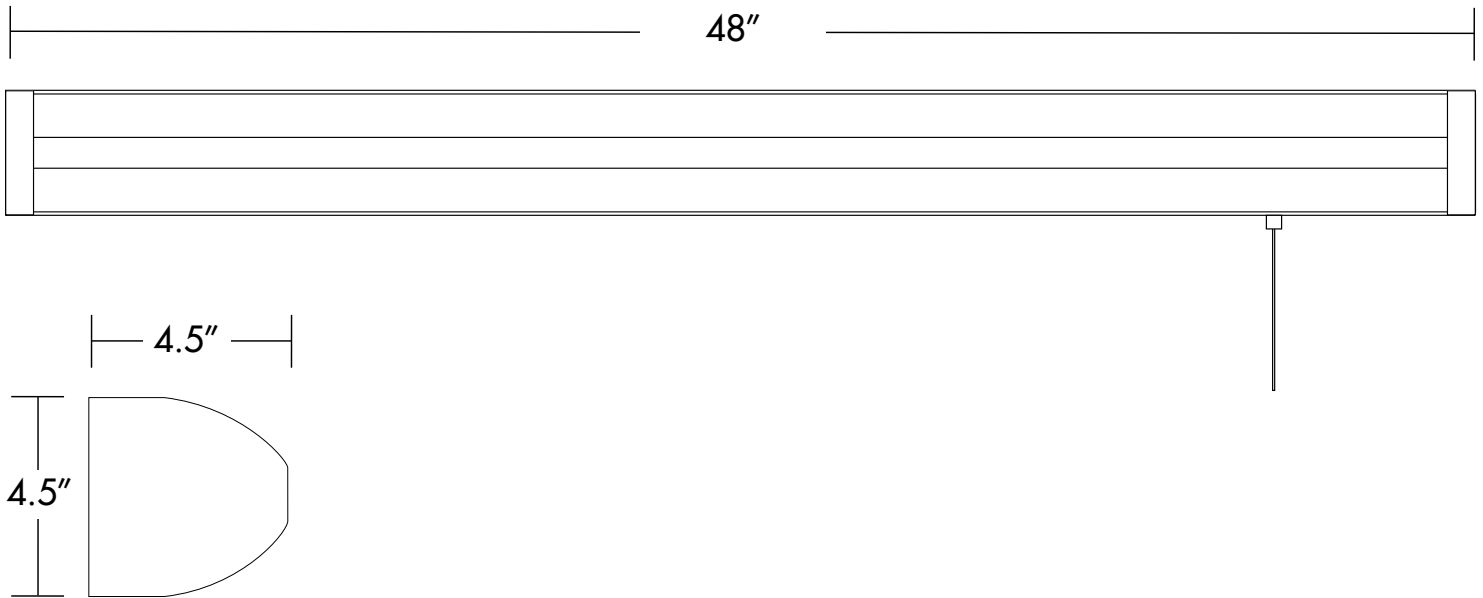

Traditional Integrated LED Overbed Fixture

Product Specifications

TCP's Traditional Integrated LED Overbed Fixture provides long-lasting illumination for both residential and commercial applications. Sturdy construction features white powder-coated steel and a frosted acrylic lens. A convenient 8-inch pull chain allows light to be easily accessed from the bed.

Dimensions

Ordering Information

ITEM #	DESCRIPTION	DIMENSIONS	COLOR TEMP
TROBED4WH30K	Traditional Integrated LED Overbed Vanity White	48-1/8"Lx4-1/2"Wx4-1/2"H	3000K

TECHNOLOGY CAST IN A BEAUTIFUL LIGHT

For over 20 years, TCP has been designing, developing and delivering energy-efficient lighting into the market. Thanks to our cutting-edge technology and manufacturing expertise, we have shipped billions of high quality lighting products. With TCP, you can count on a lighting product that is designed to meet the needs of the market - that transforms your surroundings and envelopes you in warmth - lighting that generates beauty with every flip of the switch.