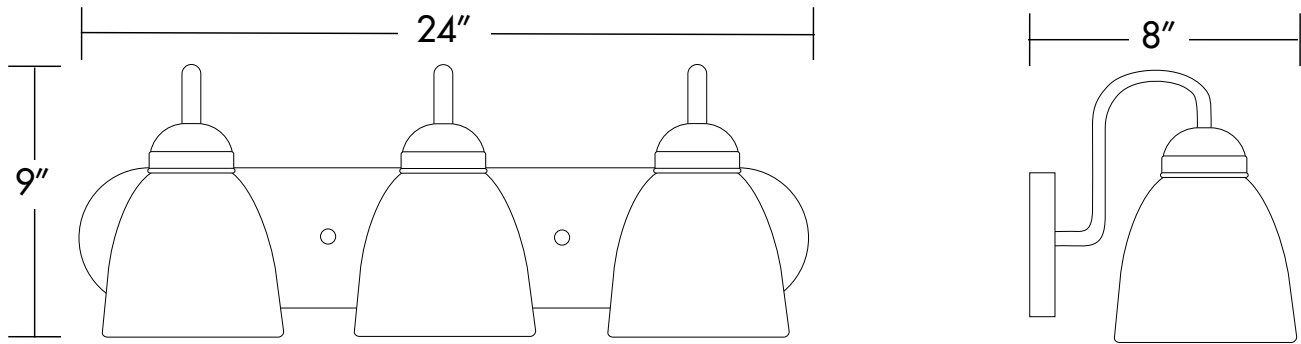

Ideal Applications

- Residential
- Hospitality
- New construction
- Remodeling

Specifications

Input Line Voltage	120V	Color	2700K, 3000K, 4100K
Input Line Frequency	60Hz	Lamp Life (hours)	25,000
Wattage (W)	6W	Minimum Starting Temperature	-22°C (-8°F)
Lumens (L)	475L, 525L	Maximum Operating Temperature	45°C (113°F)
LPW	79, 87.5	Environment	Suitable for damp locations
Wattage equivalent	40W	Certification	cETLus
CRI	90	Warranty	5-year limited

Dimensions

Ordering Information

ITEM #	DESCRIPTION	DIMENSIONS	COLOR	TITLE 20	JA8
CLBVT2BN27K	Classic Tulip Bath Vanity 2-Lamp Brushed Nickel 27K	14" x 9" x 8"	2700K	Y	Y
CLBVT2BN30K	Classic Tulip Bath Vanity 2-Lamp Brushed Nickel 30K	14" x 9" x 8"	3000K	Y	Y
CLBVT2BN41K	Classic Tulip Bath Vanity 2-Lamp Brushed Nickel 41K	14" x 9" x 8"	4100K	Y	N
CLBVT3BN27K	Classic Tulip Bath Vanity 3-Lamp Brushed Nickel 27K	24" x 9" x 8"	2700K	Y	Y
CLBVT3BN30K	Classic Tulip Bath Vanity 3-Lamp Brushed Nickel 30K	24" x 9" x 8"	3000K	Y	Y
CLBVT3BN41K	Classic Tulip Bath Vanity 3-Lamp Brushed Nickel 41K	24" x 9" x 8"	4100K	Y	N
CLBVT4BN27K	Classic Tulip Bath Vanity 4-Lamp Brushed Nickel 27K	30" x 9" x 8"	2700K	Y	Y
CLBVT4BN30K	Classic Tulip Bath Vanity 4-Lamp Brushed Nickel 30K	30" x 9" x 8"	3000K	Y	Y
CLBVT4BN41K	Classic Tulip Bath Vanity 4-Lamp Brushed Nickel 41K	30" x 9" x 8"	4100K	Y	N