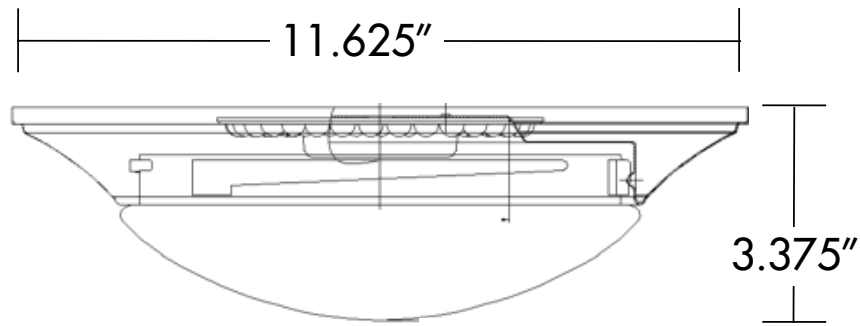

Dimensions

Ordering Information

ITEM #	DESCRIPTION	DIMENSIONS	COLOR	COLOR SELECTABLE
CLFMRD11BNDCCCT	Traditional Flush Mount Round 11" BN Dim CCT	1 1-5/8"Dx3-3/8"H	Brushed Nickel	3000K/4000K/5000K
CLFMRD13BNDCCCT	Traditional Flush Mount Round 13" BN Dim CCT	1 3-5/8"Dx3-3/8"H	Brushed Nickel	3000K/4000K/5000K
CLFMRD15BNDCCCT	Traditional Flush Mount Round 15" BN Dim CCT	1 5-5/8"Dx3-3/8"H	Brushed Nickel	3000K/4000K/5000K
CLFMRD11ORBDCCT	Traditional Flush Mount Round 11" ORB Dim CCT	1 1-5/8"Dx3-3/8"H	Oil-Rubbed Bronze	3000K/4000K/5000K
CLFMRD13ORBDCCT	Traditional Flush Mount Round 13" ORB Dim CCT	1 3-5/8"Dx3-3/8"H	Oil-Rubbed Bronze	3000K/4000K/5000K
CLFMRD15ORBDCCT	Traditional Flush Mount Round 15" ORB Dim CCT	1 5-5/8"Dx3-3/8"H	Oil-Rubbed Bronze	3000K/4000K/5000K
CLFMRD11WHDCCT	Traditional Flush Mount Round 11" WH Dim CCT	1 1-5/8"Dx3-3/8"H	White	3000K/4000K/5000K
CLFMRD13WHDCCT	Traditional Flush Mount Round 13" WH Dim CCT	1 3-5/8"Dx3-3/8"H	White	3000K/4000K/5000K
CLFMRD15WHDCCT	Traditional Flush Mount Round 15" WH Dim CCT	1 5-5/8"Dx3-3/8"H	White	3000K/4000K/5000K