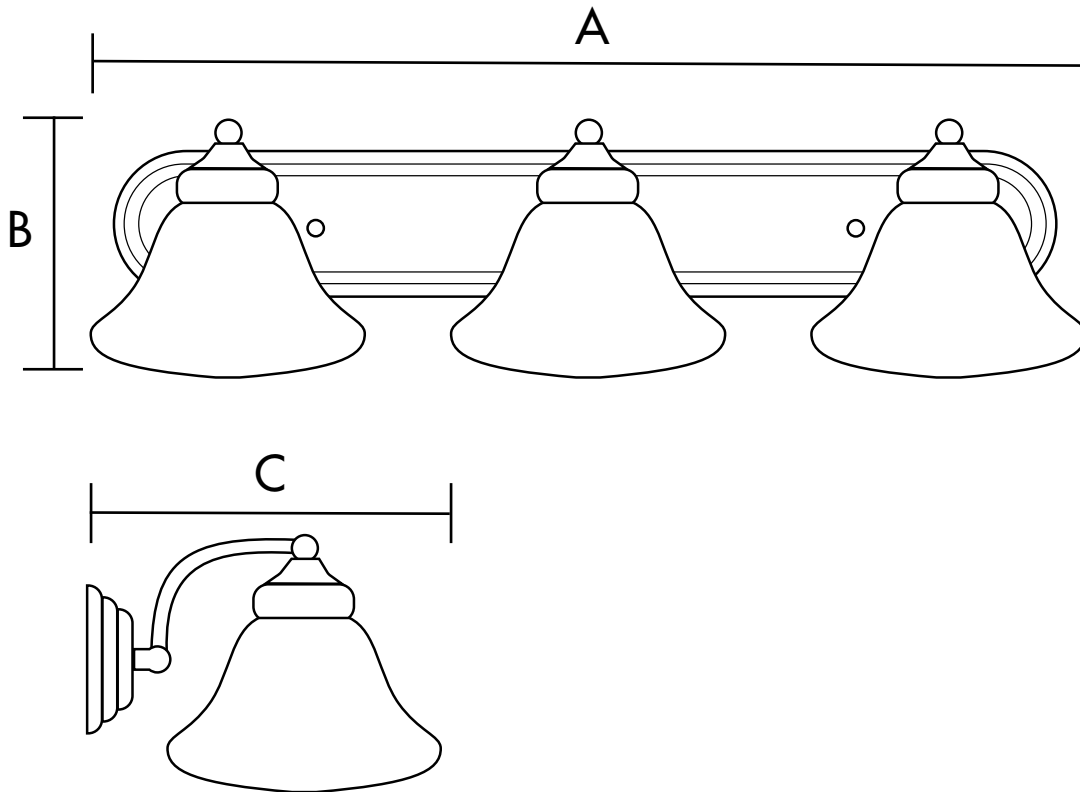

Classic Bell Bath Vanity

Product Specifications

TCP's LED Classic Bell Bath Vanity provides long-lasting illumination for both residential and commercial applications. The vanity is available in 2-, 3- and 4-light versions with glass shades and a brushed nickel powder coat finish. This "bulb-in-a-box" solution comes prepackaged with LED bulbs for ease of installation and a guarantee of high CRI, flicker-free LED performance.

Reasons to choose the Classic Bell Bath Vanity from TCP

- Three color temperatures available: 2700K, 3000K or 4100K
- High 90 CRI value provides excellent color rendering results and consistency
- Brushed nickel powder coated steel with frosted glass bell shades
- Available in 2-, 3- and 4-light versions
- ETL listed for damp locations (indoor)
- Five-year limited warranty
- Triac dimming

Dimensions

A	B	C	Item Number
18"	6.5"	8.75"	CLBVB2BN27K / CLBVB2BN30K / CLBVB2BN41K
30"	6.5"	8.75"	CLBVB3BN27K / CLBVB3BN30K / CLBVB3BN41K
36"	6.5"	8.75"	CLBVB4BN27K / CLBVB4BN30K / CLBVB4BN41K

Ordering Information