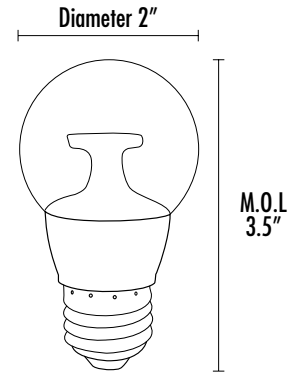

## Specifications

S14 Clear

S14 Frosted

LED5E26S1427K

ITEM #	DESCRIPTION	VOLTAGE	WATTAGE	WATTAGE EQUIVALENT	MOL (inches)	DIA (inches)	LUMENS	LPW	CCT	CRI	ENCLOSED FIXTURE
LED5E26S1427K	LED 4W WET LOCATION S14 - 2700K	120	4	40W	3.5	2	300	60	2700K	80	Y
LED5E26S1430K	LED 4W WET LOCATION S14 - 3000K	120	4	40W	3.5	2	300	60	3000K	80	Y
LED5E26S1441K	LED 4W WET LOCATION S14 - 4100K	120	4	40W	3.5	2	300	60	4100K	80	Y
LED5E26S1427KF	LED 4W WET LOCATION S14 - 2700K Frosted	120	4	40W	3.5	2	300	60	2700K	80	Y
LED5E26S1430KF	LED 4W WET LOCATION S14 - 3000K Frosted	120	4	40W	3.5	2	300	60	3000K	80	Y
LED5E26S1441KF	LED 4W WET LOCATION S14 - 4100K Frosted	120	4	40W	3.5	2	300	60	4100K	80	Y