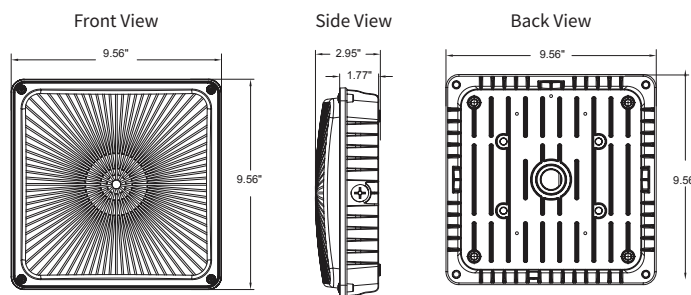

Five year limited warranty against defects in manufacturing.

Approximate Luminaire Weight: 5.3 lbs

For the most up-to-date specs and warranty information, please visit www.tcp.com

ITEM #	DESCRIPTION	DLC	LUMENS	WATTAGE	LPW	VOLTAGE	POWER FACTOR	CCT	CRI	LIFE (HRS)	L (IN)	H (IN)	W (IN)
LED Canopy Light • 50,000 Hour													
CP4500140	LED Canopy Light 45W Non-Dim 40K	Yes	5,350	45	119	120 - 277	> 0.9	4000K	> 80	50,000	9.56	2.95	9.56
CP4500150	LED Canopy Light 45W Non-Dim 50K	Yes	5,350	45	119	120 - 277	> 0.9	5000K	> 80	50,000	9.56	2.95	9.56
CP7000140	LED Canopy Light 70W Non-Dim 40K	Yes	7,600	70	109	120 - 277	> 0.9	4000K	> 80	50,000	9.56	2.95	9.56
CP7000150	LED Canopy Light 70W Non-Dim 50K	Yes	7,600	70	109	120 - 277	> 0.9	5000K	> 80	50,000	9.56	2.95	9.56