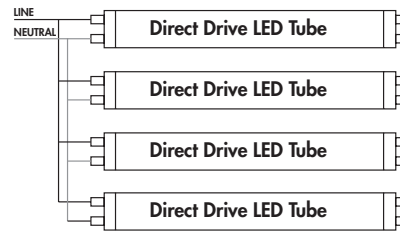

G13 base

Listing

UL Classified

Warranty

Five years against defects in manufacturing

Wiring Diagrams:

Single Ended Wiring

LED T8 Bypass Single Ended