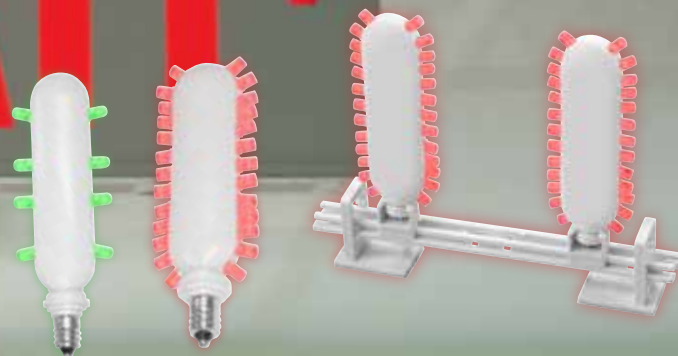

## Product Specifications

Upgrade existing incandescent and LED exit signs with LED Paddle Retrofit Kits from TCP. The innovative Candelabra Retrofit and Hardwire Kits install easily into most single and double-sided exit signs.

### Reasons to Choose LED Paddle Retrofit Kits from TCP

- Solid construction – made to retrofit into most existing exit signs
- Kits easily convert most incandescent exit signs to energy-efficient LED
- ETL listed
- Innovative concave design
- Available in candelabra retrofit kit and hardwire kit
- Candelabra kit available in red or green; hardwire kit available in red

### Construction

- Solid construction – made to fit into existing exit signs
- Available in candelabra base retrofit kit or hardwire kit
- Candelabra version comes with bayonet and intermediate base adapters
- Hardwire version comes with mounting bracket and double-sided tape for easy installation