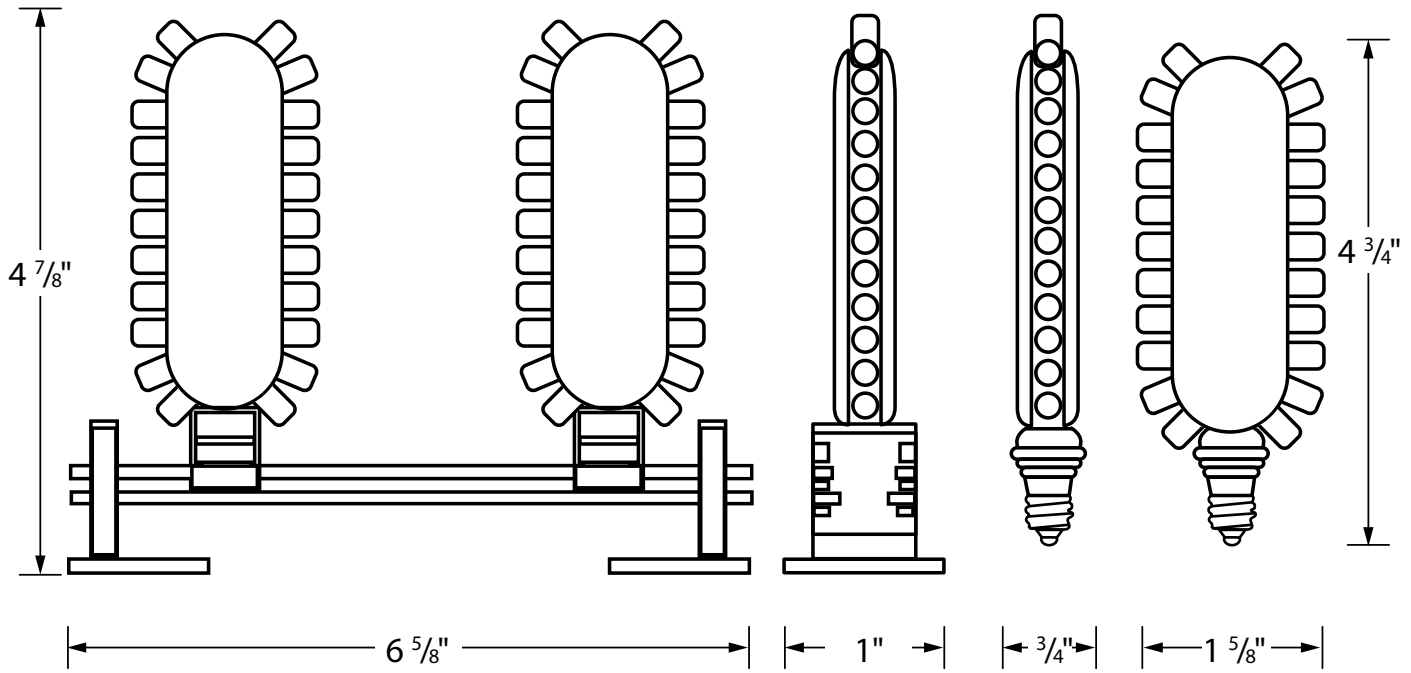

Hardwire Kit

Candelabra Kit

ITEM #	DESCRIPTION	MOL (INCHES)	WIDTH (INCHES)	DEPTH (INCHES)	INPUT VOLTAGE	WATTS PER LAMP
LED Paddle Retrofit Kits						
20715	Red LED Candelabra Base Retrofit, 2 Adapters	4.75	1.63	0.75	120V	1.4W
20716	Red LED Hardwire Kit, 120V	4.88	6.63	1.0	120V	1.4W
20717	Green LED Candelabra Base Retrofit, 2 Adapters	4.75	1.63	0.75	120V	0.7W