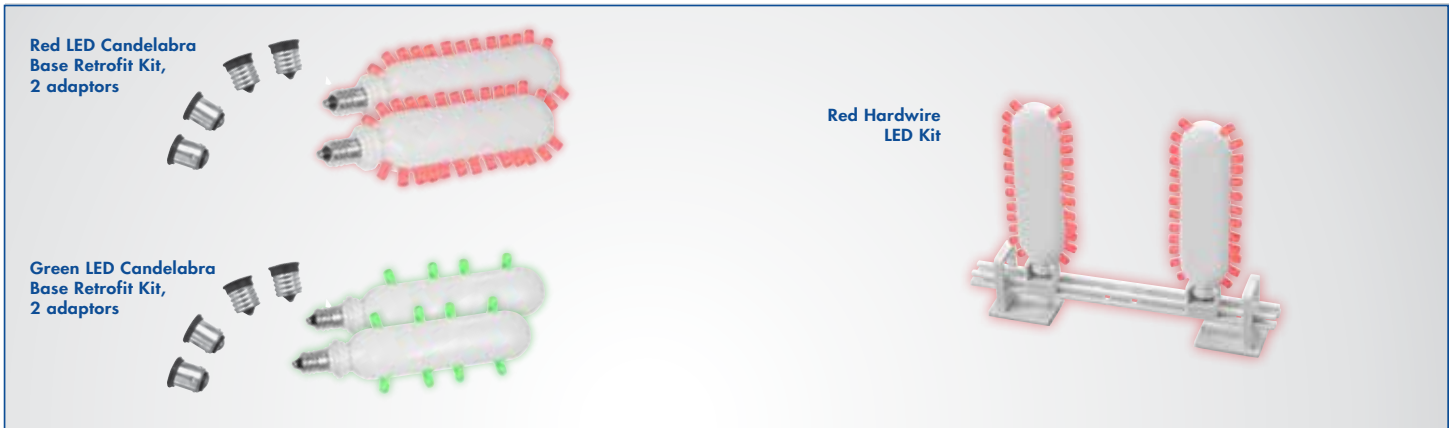

## Product Specifications

Upgrade existing incandescent and LED exit signs with LED Paddle Retrofit Kits from TCP. The innovative Candelabra Retrofit and Hardwire Kits install easily into most single and double-sided exit signs.

### Reasons to Choose LED Paddle Retrofit Kits from TCP

- Solid construction – made to retrofit into most existing exit signs
- Kits easily convert most incandescent exit signs to energy-efficient LED
- ETL listed
- Innovative concave design
- Available in candelabra retrofit kit and hardwire kit
- Candelabra kit available in red or green; hardwire kit available in red

### Construction

- Solid construction – made to fit into existing exit signs
- Available in candelabra base retrofit kit or hardwire kit
- Candelabra version comes with bayonet and intermediate base adapters
- Hardwire version comes with mounting bracket and double-sided tape for easy installation