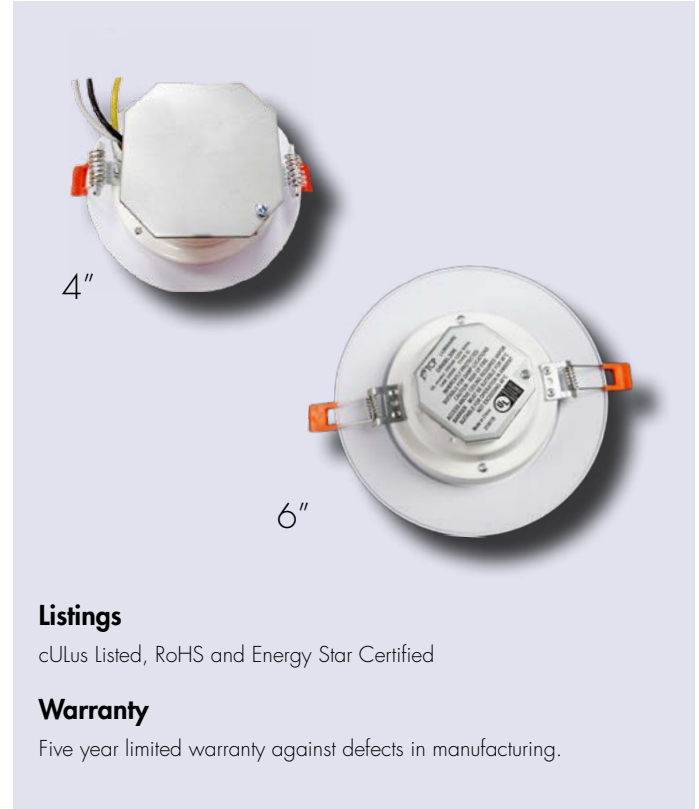

Applications

Slim, low-profile design and easy snap-in installation makes these downlights ideal for 4" and 6" new construction applications.

Construction

- Integrated junction box for direct wire application
- Spring loaded tabs for easy installation

Electrical

- UL approved for damp locations
- Easily access wiring for quick installation
- 50,000 hours rated life

Optics

- Excellent color consistency
- Smooth, uniform dimming
- Highly efficient LEDs and driver
- Triac dimming

Listings

cULus Listed, RoHS and Energy Star Certified

Warranty

Five year limited warranty against defects in manufacturing.

Accessories:

Adjustable Frame Kit is also available:

- Adjusts to fit both 4" and 6" downlights for use in T-Grid ceilings.

46INFRAMEKIT 4"/6" Adjustable Frame Kit