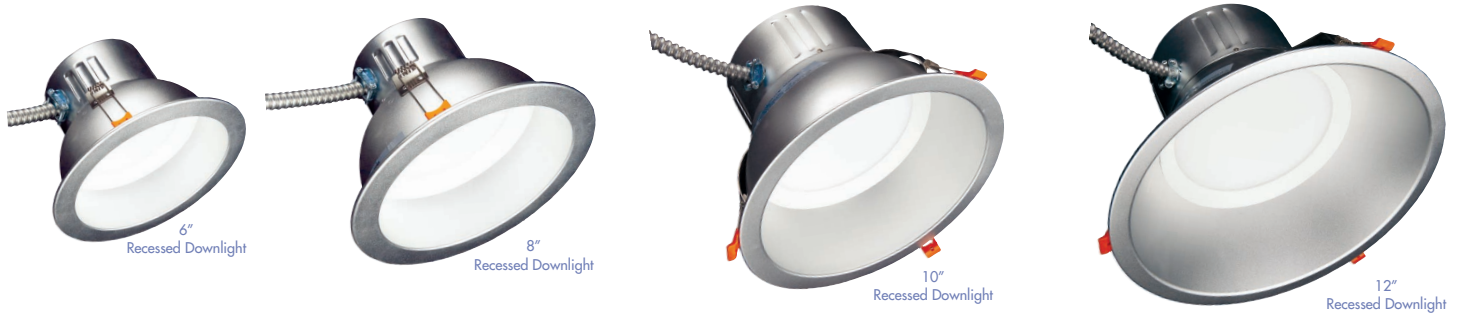

Specifications:

ITEM #	DESCRIPTION	VOLTAGE	LED WATTS	REPLACEMENT	LUMENS	LPW	CRI	COLOR TEMP	MOL (inches)	DIA (inches)
6" Commercial Recessed Downlights – 100 Watt Replacement • 50,000 Hour										
DLC618UZD27K	LED 6" 18W DIM 100W EQ- 2700K	120-277V	18	100	1800	100	80	2700K	5.67	7.4
DLC618UZD30K	LED 6" 18W DIM 100W EQ- 3000K	120-277V	18	100	1800	100	80	3000K	5.67	7.4
DLC618UZD35K	LED 6" 18W DIM 100W EQ- 3500K	120-277V	18	100	1800	100	80	3500K	5.67	7.4
DLC618UZD41K	LED 6" 18W DIM 100W EQ- 4100K	120-277V	18	100	1800	100	80	4100K	5.67	7.4
DLC618UZD50K	LED 6" 18W DIM 100W EQ- 5000K	120-277V	18	100	1800	100	80	5000K	5.67	7.4
8" Commercial Recessed Downlights – 125 Watt Replacement • 50,000 Hour										
DLC824UZD27K	LED 8" 24W DIM 125W EQ- 2700K	120-277V	24	125	2400	100	80	2700K	6.3	9.25
DLC824UZD30K	LED 8" 24W DIM 125W EQ- 3000K	120-277V	24	125	2400	100	80	3000K	6.3	9.25
DLC824UZD35K	LED 8" 24W DIM 125W EQ- 3500K	120-277V	24	125	2400	100	80	3500K	6.3	9.25
DLC824UZD41K	LED 8" 24W DIM 125W EQ- 4100K	120-277V	24	125	2400	100	80	4100K	6.3	9.25
DLC824UZD50K	LED 8" 24W DIM 125W EQ- 5000K	120-277V	24	125	2400	100	80	5000K	6.3	9.25
10" Commercial Recessed Downlights – 150/175 Watt Replacement • 50,000 Hour										
DLC1030UZD27K	LED 10" 30W DIM 150W EQ- 2700K	120-277V	30	150	3000	100	80	2700K	7.87	10.75
DLC1030UZD30K	LED 10" 30W DIM 150W EQ- 3000K	120-277V	30	150	3000	100	80	3000K	7.87	10.75
DLC1030UZD35K	LED 10" 30W DIM 150W EQ- 3500K	120-277V	30	150	3000	100	80	3500K	7.87	10.75
DLC1030UZD41K	LED 10" 30W DIM 150W EQ- 4100K	120-277V	30	150	3000	100	80	4100K	7.87	10.75
DLC1030UZD50K	LED 10" 30W DIM 150W EQ- 5000K	120-277V	30	150	3000	100	80	5000K	7.87	10.75
DLC1050UZD27K	LED 10" 50W DIM 175W EQ- 2700K	120-277V	50	175	5000	100	80	2700K	7.87	10.75
DLC1050UZD30K	LED 10" 50W DIM 175W EQ- 3000K	120-277V	50	175	5000	100	80	3000K	7.87	10.75
DLC1050UZD35K	LED 10" 50W DIM 175W EQ- 3500K	120-277V	50	175	5000	100	80	3500K	7.87	10.75
DLC1050UZD41K	LED 10" 50W DIM 175W EQ- 4100K	120-277V	50	175	5000	100	80	4100K	7.87	10.75
DLC1050UZD50K	LED 10" 50W DIM 175W EQ- 5000K	120-277V	50	175	5000	100	80	5000K	7.87	10.75
12" Commercial Recessed Downlights – 150/200 Watt Replacement • 50,000 Hour										
DLC1245UZD27K	LED 12" 45W DIM 150W EQ- 2700K	120-277V	45	150	4500	100	80	2700K	7.87	12.86
DLC1245UZD30K	LED 12" 45W DIM 150W EQ- 3000K	120-277V	45	150	4500	100	80	3000K	7.87	12.86
DLC1245UZD35K	LED 12" 45W DIM 150W EQ- 3500K	120-277V	45	150	4500	100	80	3500K	7.87	12.86
DLC1245UZD41K	LED 12" 45W DIM 150W EQ- 4100K	120-277V	45	150	4500	100	80	4100K	7.87	12.86
DLC1245UZD50K	LED 12" 45W DIM 150W EQ- 5000K	120-277V	45	150	4500	100	80	5000K	7.87	12.86
DLC1260UZD27K	LED 12" 60W DIM 200W EQ- 2700K	120-277V	60	200	6000	100	80	2700K	7.87	12.86
DLC1260UZD30K	LED 12" 60W DIM 200W EQ- 3000K	120-277V	60	200	6000	100	80	3000K	7.87	12.86
DLC1260UZD35K	LED 12" 60W DIM 200W EQ- 3500K	120-277V	60	200	6000	100	80	3500K	7.87	12.86
DLC1260UZD41K	LED 12" 60W DIM 200W EQ- 4100K	120-277V	60	200	6000	100	80	4100K	7.87	12.86
DLC1260UZD50K	LED 12" 60W DIM 200W EQ- 5000K	120-277V	60	200	6000	100	80	5000K	7.87	12.86