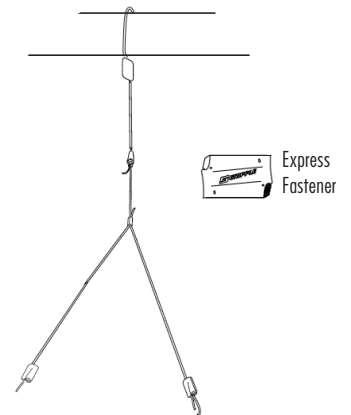

Hanging Accessories Key

by TCP

EZHANGER

EZHANGER20FT

YTGHANGER

YHANGER6PK

TCPYHOOKX10FT

EXPHYHANGKIT10FT

TCP Item #	Compatible Products	Contents	Install notes (see spec sheet for full details)
EZHANGER	HB*, IB, Elite High Bay	(2) 10' cables with crimped loops, (2) Express Fasteners, and (2) "V" brackets	Cable Loops around strut, joist, or eye-bolt using crimped loop
EZHANGER20FT	HB, IB, Elite High Bay	(2) 20' cables with crimped loops, (2) Express Fasteners	Cable Loops around strut, joist, or eye-bolt using Express Fastener
YTGHANGER	GPS	(2) 10' cables with Y-split feet, (2) Express Fasteners	Cable Loops around strut, joist, or eye-bolt using Express Fastener
YHANGER6PK	DT, FP	(6) 10' cables with crimped loops and Y-split clips, (6) Express Fasteners	Cable Loops around strut, joist, or eye-bolt using crimped loop
TCPYHOOKX10FT	Various	(2) 10' cables with Y-split hooks, (2) Express Fasteners	Cable Loops around strut, joist, or eye-bolt using Express Fastener
EXPHYHANGKIT10FT	HB, IB, HBM, HT	(2) 10' cables with adjustable Y-split, (6) Express Fasteners	Cable Loops around strut, joist, or eye-bolt using Express Fastener