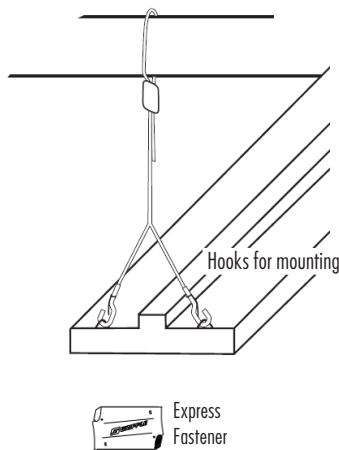

Hanging Accessories Key

by TCP

EZHANGER

EZHANGER20FT

YTGHANGER

YHANGER6PK

TCPYHOOKX10FT

EXPHYHANGKIT10FT

TCP Item #	Compatible Products	Contents	Install notes (see spec sheet for full details)
EZHANGER	HB*, IB, Elite High Bay	(2) 10' cables with crimped loops, (2) Express Fasteners, and (2) "V" brackets	Cable Loops around strut, joist, or eye-bolt using crimped loop
EZHANGER20FT	HB, IB, Elite High Bay	(2) 20' cables with crimped loops, (2) Express Fasteners	Cable Loops around strut, joist, or eye-bolt using Express Fastener
YTGHANGER	GPS	(2) 10' cables with Y-split feet, (2) Express Fasteners	Cable Loops around strut, joist, or eye-bolt using Express Fastener
YHANGER6PK	DT, FP	(6) 10' cables with crimped loops and Y-split clips, (6) Express Fasteners	Cable Loops around strut, joist, or eye-bolt using crimped loop
TCPYHOOKX10FT	Various	(2) 10' cables with Y-split hooks, (2) Express Fasteners	Cable Loops around strut, joist, or eye-bolt using Express Fastener
EXPHYHANGKIT10FT	HB, IB, HBM, HT	(2) 10' cables with adjustable Y-split, (6) Express Fasteners	Cable Loops around strut, joist, or eye-bolt using Express Fastener