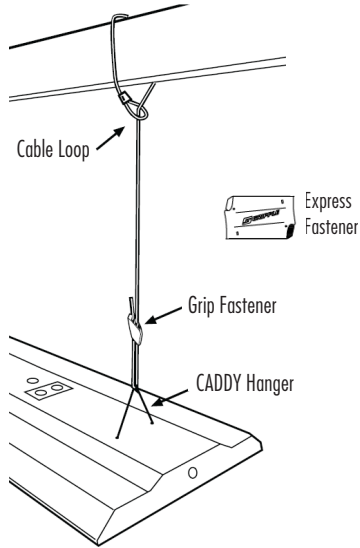

Hanging Accessories Key

by TCP

EZHANGER

EZHANGER20FT

YTGHANGER

YHANGER6PK

TCPYHOOKX10FT

EXPHYHANGKIT10FT

TCP Item #	Compatible Products	Contents	Install notes (see spec sheet for full details)
EZHANGER	HB*, IB, Elite High Bay	(2) 10' cables with crimped loops, (2) Express Fasteners, and (2) "V" brackets	Cable Loops around strut, joist, or eye-bolt using crimped loop
EZHANGER20FT	HB, IB, Elite High Bay	(2) 20' cables with crimped loops, (2) Express Fasteners	Cable Loops around strut, joist, or eye-bolt using Express Fastener
YTGHANGER	GPS	(2) 10' cables with Y-split feet, (2) Express Fasteners	Cable Loops around strut, joist, or eye-bolt using Express Fastener
YHANGER6PK	DT, FP	(6) 10' cables with crimped loops and Y-split clips, (6) Express Fasteners	Cable Loops around strut, joist, or eye-bolt using crimped loop
TCPYHOOKX10FT	Various	(2) 10' cables with Y-split hooks, (2) Express Fasteners	Cable Loops around strut, joist, or eye-bolt using Express Fastener
EXPHYHANGKIT10FT	HB, IB, HBM, HT	(2) 10' cables with adjustable Y-split, (6) Express Fasteners	Cable Loops around strut, joist, or eye-bolt using Express Fastener