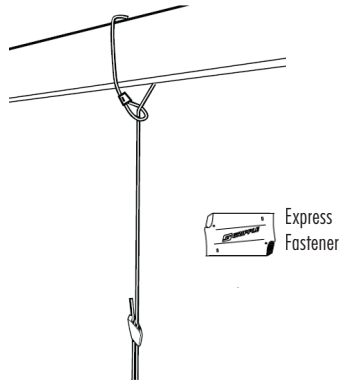

Hanging Accessories Key

by TCP

EZHANGER

EZHANGER20FT

YTGHANGER

YHANGER6PK

TCPYHOOKX10FT

EXPHYHANGKIT10FT

TCP Item #	Compatible Products	Contents	Install notes (see spec sheet for full details)
EZHANGER	HB*, IB, Elite High Bay	(2) 10' cables with crimped loops, (2) Express Fasteners, and (2) "V" brackets	Cable Loops around strut, joist, or eye-bolt using crimped loop
EZHANGER20FT	HB, IB, Elite High Bay	(2) 20' cables with crimped loops, (2) Express Fasteners	Cable Loops around strut, joist, or eye-bolt using Express Fastener
YTGHANGER	GPS	(2) 10' cables with Y-split feet, (2) Express Fasteners	Cable Loops around strut, joist, or eye-bolt using Express Fastener
YHANGER6PK	DT, FP	(6) 10' cables with crimped loops and Y-split clips, (6) Express Fasteners	Cable Loops around strut, joist, or eye-bolt using crimped loop
TCPYHOOKX10FT	Various	(2) 10' cables with Y-split hooks, (2) Express Fasteners	Cable Loops around strut, joist, or eye-bolt using Express Fastener
EXPHYHANGKIT10FT	HB, IB, HBM, HT	(2) 10' cables with adjustable Y-split, (6) Express Fasteners	Cable Loops around strut, joist, or eye-bolt using Express Fastener