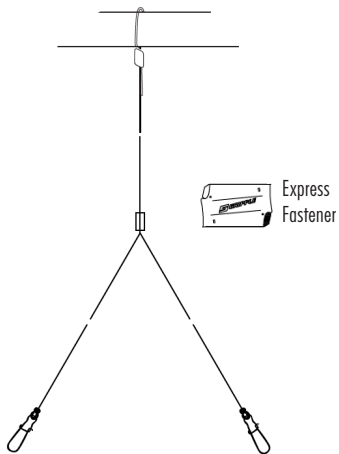

Hanging Accessories Key

by TCP

EZHANGER

EZHANGER20FT

YTGHANGER

YHANGER6PK

TCPYHOOKX10FT

EXPHYHANGKIT10FT

TCP Item #	Compatible Products	Contents	Install notes (see spec sheet for full details)
EZHANGER	HB*, IB, Elite High Bay	(2) 10' cables with crimped loops, (2) Express Fasteners, and (2) "V" brackets	Cable Loops around strut, joist, or eye-bolt using crimped loop
EZHANGER20FT	HB, IB, Elite High Bay	(2) 20' cables with crimped loops, (2) Express Fasteners	Cable Loops around strut, joist, or eye-bolt using Express Fastener
YTGHANGER	GPS	(2) 10' cables with Y-split feet, (2) Express Fasteners	Cable Loops around strut, joist, or eye-bolt using Express Fastener
YHANGER6PK	DT, FP	(6) 10' cables with crimped loops and Y-split clips, (6) Express Fasteners	Cable Loops around strut, joist, or eye-bolt using crimped loop
TCPYHOOKX10FT	Various	(2) 10' cables with Y-split hooks, (2) Express Fasteners	Cable Loops around strut, joist, or eye-bolt using Express Fastener
EXPHYHANGKIT10FT	HB, IB, HBM, HT	(2) 10' cables with adjustable Y-split, (6) Express Fasteners	Cable Loops around strut, joist, or eye-bolt using Express Fastener