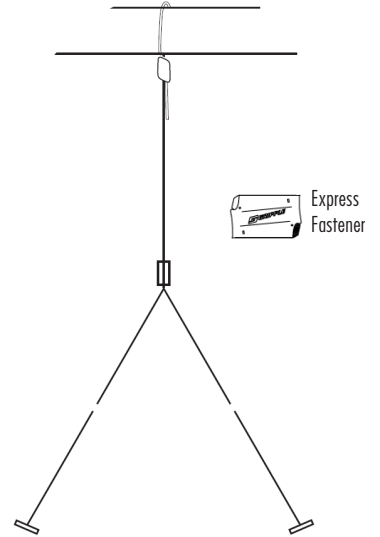

Hanging Accessories Key

by TCP

EZHANGER

EZHANGER20FT

YTGHANGER

YHANGER6PK

TCPYHOOKX10FT

EXPHYHANGKIT10FT

TCP Item #	Compatible Products	Contents	Install notes (see spec sheet for full details)
EZHANGER	HB*, IB, Elite High Bay	(2) 10' cables with crimped loops, (2) Express Fasteners, and (2) "V" brackets	Cable Loops around strut, joist, or eye-bolt using crimped loop
EZHANGER20FT	HB, IB, Elite High Bay	(2) 20' cables with crimped loops, (2) Express Fasteners	Cable Loops around strut, joist, or eye-bolt using Express Fastener
YTGHANGER	GPS	(2) 10' cables with Y-split feet, (2) Express Fasteners	Cable Loops around strut, joist, or eye-bolt using Express Fastener
YHANGER6PK	DT, FP	(6) 10' cables with crimped loops and Y-split clips, (6) Express Fasteners	Cable Loops around strut, joist, or eye-bolt using crimped loop
TCPYHOOKX10FT	Various	(2) 10' cables with Y-split hooks, (2) Express Fasteners	Cable Loops around strut, joist, or eye-bolt using Express Fastener
EXPHYHANGKIT10FT	HB, IB, HBM, HT	(2) 10' cables with adjustable Y-split, (6) Express Fasteners	Cable Loops around strut, joist, or eye-bolt using Express Fastener