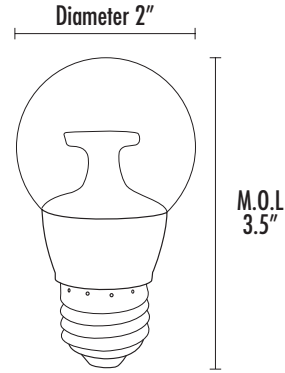

LED Wet Location S14 Non-Dimmable

Perfect for applications with hard to reach areas, vibration, and frequent starts.

Reasons to choose the LED Wet Location S14 from TCP

- Long Life: 25,000 hours—no more bulb replacements
- Excellent white color consistency from bulb to bulb
- UL approved for wet locations
- Wet location to replace cold cathodes
- Wet Location S14 lamps are non-dimmable
- Light output equivalent to 40W
- Cold cathode replacement

Specifications:

S14 Clear

S14 Frosted

LED5E26S1427K

ITEM #	DESCRIPTION	VOLTAGE	WATTAGE	WATTAGE EQUIVALENT	MOL (inches)	DIA (inches)	LUMENS	LPW	CCT	CRI	ENCLOSED FIXTURE
LED5E26S1427K	LED 5W WET LOCATION S14 - 2700K	120	4	40W	3.5	2	300	60	2700K	80	Y
LED5E26S1430K	LED 5W WET LOCATION S14 - 3000K	120	4	40W	3.5	2	300	60	3000K	80	Y
LED5E26S1441K	LED 5W WET LOCATION S14 - 4100K	120	4	40W	3.5	2	300	60	4100K	80	Y
LED5E26S1427KF	LED 5W WET LOCATION S14 - 2700K Frosted	120	4	40W	3.5	2	300	60	2700K	80	Y
LED5E26S1430KF	LED 5W WET LOCATION S14 - 3000K Frosted	120	4	40W	3.5	2	300	60	3000K	80	Y
LED5E26S1441KF	LED 5W WET LOCATION S14 - 4100K Frosted	120	4	40W	3.5	2	300	60	4100K	80	Y