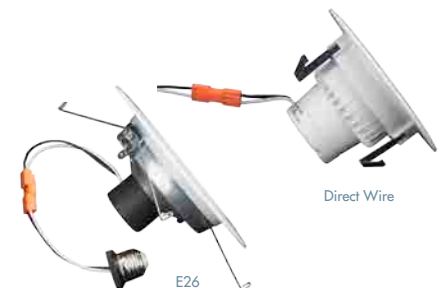

E26

Direct Wire