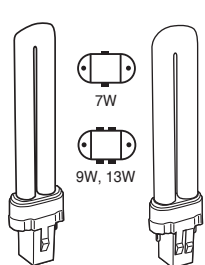

Compact Fluorescent PL Lamp | 10,000 Hours average rated life

Applications:

Perfect for most commercial applications: Use where a standard incandescent is used.

1. + Table Lamps
   - + Wall Sconces
   - + Recessed Downlighting
   - + Ceiling Fixtures
   - + Outdoor Fixtures
   - + Ceiling Fans

NOT compatible with dimming applications

Special Application Options: (Ordering Suffix)

- 2700°K (27K), 3000°K (30K), 3500°K (35K), 4100°K (41K), 5000°K (50K)

Features and Benefits

- Long Life, 10,000 hour average rated life
- Lower maintenance and labor costs for lamp replacements
- Lasts 7 years, based on 3 hours use a day
- Bulb lasts 10-13 times longer than similar incandescent bulbs
- 82 CRI