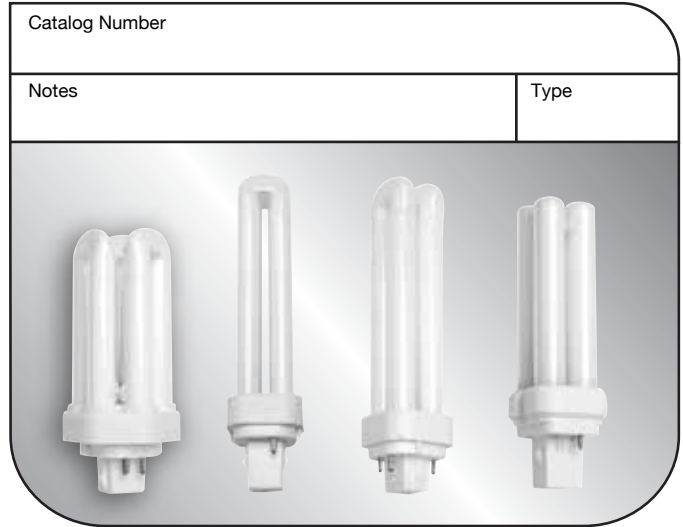

Compact Fluorescent PL Lamp | 10,000 Hours average rated life

Applications:

Perfect for most commercial applications: Use where a standard incandescent is used.

- + Table Lamps
 - + Wall Sconces
 - + Recessed Downlighting
 - + Ceiling Fixtures
 - + Outdoor Fixtures
 - + Ceiling Fans
- 

G23 base
Twin Tube

2GX7 base
Twin Tube

G23-2 base
Quad Tube

G24d base
Quad Tube

GX32d base
Quad Tube

G24q base
Quad Tube

GX24q base
Triple Tube

PL Lamp Specifications