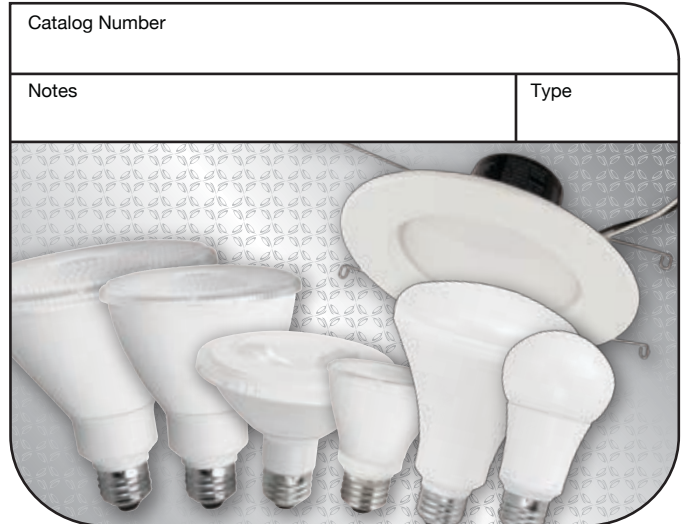

LED
we know light.™

LED	25,000 hours average rated life, 120 volts
------------	--

Applications:

Ideal for all dimmable applications and areas where high color rendering is desired.

- + Recessed and 5"/6" Retrofit Downlights
- + Track and Display Lights
- + Outdoor Fixtures that protect lamps from the elements
- + General Lighting
- + Table and Floor Lamps
- + Ceiling Fixtures and Sconces