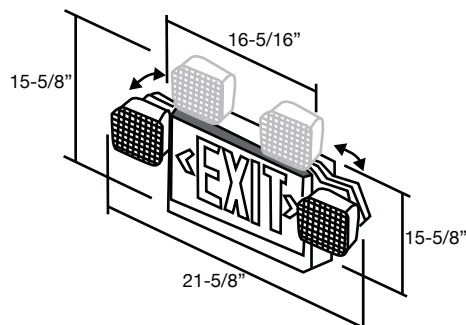

Dimensions:

Warranties & Compliances:	Item #	Description	LED Color	Housing Color
    Sealed Lead Acid 5 YEAR WARRANTY Electronics 5 YEAR WARRANTY LED Strip 25 YEAR WARRANTY	Ordering Information:			
	20784	2 Headed Adjustable Exit/Emergency Combo Red Letters with White Housing	Red	White
	20784RM	2 Headed Adjustable Exit/Emergency Combo Red Letters with White Housing with Remote Test	Red	White
	20794	2 Headed Adjustable Exit/Emergency Combo Red Letters Black Housing	Red	Black
	20785	2 Headed Adjustable Exit/Emergency Combo Green Letters White Housing	Green	White
	20795	2 Headed Adjustable Exit/Emergency Combo Green Letters Black Housing	Green	Black
Accessories:				
207LWG	Large Wire Guard for Exit Sign			
207R1	Single White Remote Head 6W 6V			
207R2	Double White Remote Head 2 X 6W 6V			
207R3	Single Grey Remote Weatherproof Head 5.4W 6V			
207R4	20709 Double Grey Remote Weatherproof Head 2 X 5.4W 6V			
29999	Red Diffuser Panel			
29999G	Green Diffuser Panel			
29999R2	Red Diffuser Panel with LED Strip			
29999G2	Green Diffuser Panel with LED Strip			
20704	Replacement White Canopy			
20734	Replacement Lead Acid Battery 6V 4.5Ah			
CHEVRONPL	Replacement White Chevron