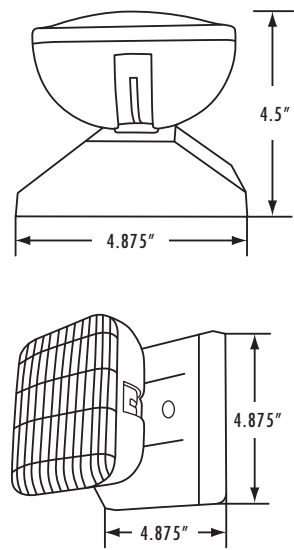

207R1 / 207R2

- Injection-molded thermoplastic ABS housing
- Fully adjustable glare-free single or double heads
- 5" diameter canopy matching round mounting
- 6V 6W DC lamp for emergency light

207R3 / 207R4

- Remove these bullets and replace with these:
- Injection-molded thermoplastic ABS housing
- Fully adjustable glare free single or double heads
- 5" Diameter canopy matching round mounting plate for 3" or 4" box standard
- 6V 5.4~12W DC lamp for emergency light
- Wet Location

207R5 / 207R6

- Polycarbonate housing, polycarbonate lens, metalized reflector
- Square remote single or double heads
- 12V 12W lamps
- Includes mounting plate

** See back page for dimensions.*

Warranties and Certifications:	Catalog Model#	Description	Watts	Volts
	207R1	Single WH Remote Head 6W 6V	6W	6V
	207R2	Double WH Remote Head 6W 6V	2 X 6W	6V
	207R3	Single Grey Remote Waterproof Head 5.4W 6V	5.4W	6V
	207R4	Double Grey Remote Waterproof Head 2 X 5.4W 6V	2 X 5.4W	6V
	207R5	Single Square Remote Head 12W 12V	12W	12V
	207R6	Double Square Remote Head 2 X 12W 12V	2 X 12W	12V

Dimensions:

207R1

207R2

207R3

207R4

207R5

207R6