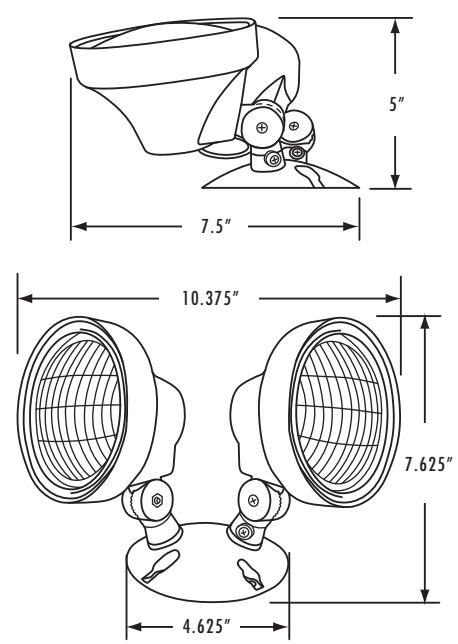

207R1 / 207R2

- Injection-molded thermoplastic ABS housing
- Fully adjustable glare-free single or double heads
- 5" diameter canopy matching round mounting
- 6V 6W DC lamp for emergency light

207R3 / 207R4

- Remove these bullets and replace with these:
- Injection-molded thermoplastic ABS housing
- Fully adjustable glare free single or double heads
- 5" Diameter canopy matching round mounting plate for 3" or 4" box standard
- 6V 5.4~12W DC lamp for emergency light
- Wet Location

207R5 / 207R6

- Polycarbonate housing, polycarbonate lens, metalized reflector
- Square remote single or double heads
- 12V 12W lamps
- Includes mounting plate

** See back page for dimensions.*

Warranties and Certifications:	Catalog Model#	Description	Watts	Volts
	207R1	Single WH Remote Head 6W 6V	6W	6V
	207R2	Double WH Remote Head 6W 6V	2 X 6W	6V
	207R3	Single Grey Remote Waterproof Head 5.4W 6V	5.4W	6V
	207R4	Double Grey Remote Waterproof Head 2 X 5.4W 6V	2 X 5.4W	6V
	207R5	Single Square Remote Head 12W 12V	12W	12V
	207R6	Double Square Remote Head 2 X 12W 12V	2 X 12W	12V

Dimensions:

207R1

207R2

207R3

207R4

207R5

207R6