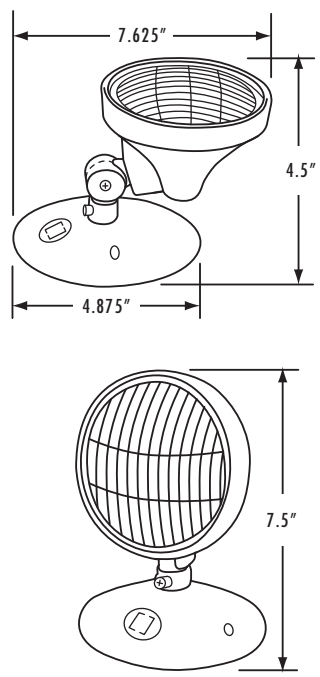

207R1 / 207R2

- Injection-molded thermoplastic ABS housing
- Fully adjustable glare-free single or double heads
- 5" diameter canopy matching round mounting
- 6V 6W DC lamp for emergency light

207R3 / 207R4

- Remove these bullets and replace with these:
- Injection-molded thermoplastic ABS housing
- Fully adjustable glare free single or double heads
- 5" Diameter canopy matching round mounting plate for 3" or 4" box standard
- 6V 5.4~12W DC lamp for emergency light
- Wet Location

207R5 / 207R6

- Polycarbonate housing, polycarbonate lens, metalized reflector
- Square remote single or double heads
- 12V 12W lamps
- Includes mounting plate

** See back page for dimensions.*

Warranties and Certifications:	Catalog Model#	Description	Watts	Volts
	207R1	Single WH Remote Head 6W 6V	6W	6V
	207R2	Double WH Remote Head 6W 6V	2 X 6W	6V
	207R3	Single Grey Remote Waterproof Head 5.4W 6V	5.4W	6V
	207R4	Double Grey Remote Waterproof Head 2 X 5.4W 6V	2 X 5.4W	6V
	207R5	Single Square Remote Head 12W 12V	12W	12V
	207R6	Double Square Remote Head 2 X 12W 12V	2 X 12W	12V

Dimensions:

207R1

207R2

207R3

207R4

207R5

207R6