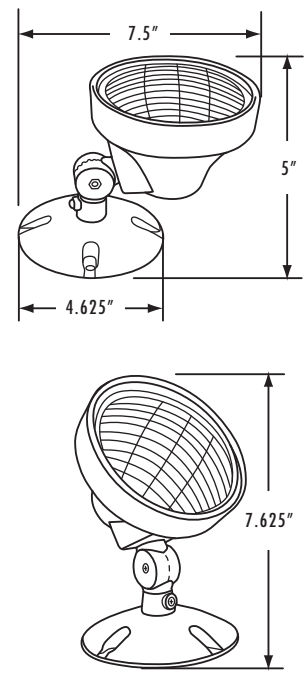

207R1 / 207R2

- Injection-molded thermoplastic ABS housing
- Fully adjustable glare-free single or double heads
- 5" diameter canopy matching round mounting
- 6V 6W DC lamp for emergency light

207R3 / 207R4

- Remove these bullets and replace with these:
- Injection-molded thermoplastic ABS housing
- Fully adjustable glare free single or double heads
- 5" Diameter canopy matching round mounting plate for 3" or 4" box standard
- 6V 5.4~12W DC lamp for emergency light
- Wet Location

207R5 / 207R6

- Polycarbonate housing, polycarbonate lens, metalized reflector
- Square remote single or double heads
- 12V 12W lamps
- Includes mounting plate

** See back page for dimensions.*

Warranties and Certifications:	Catalog Model#	Description	Watts	Volts
	207R1	Single WH Remote Head 6W 6V	6W	6V
	207R2	Double WH Remote Head 6W 6V	2 X 6W	6V
	207R3	Single Grey Remote Waterproof Head 5.4W 6V	5.4W	6V
	207R4	Double Grey Remote Waterproof Head 2 X 5.4W 6V	2 X 5.4W	6V
	207R5	Single Square Remote Head 12W 12V	12W	12V
	207R6	Double Square Remote Head 2 X 12W 12V	2 X 12W	12V

Dimensions:

207R1

207R2

207R3

207R4

207R5

207R6