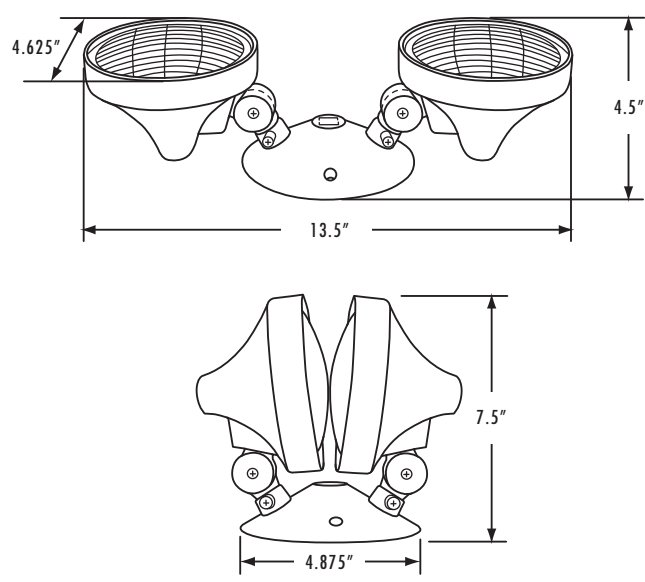

207R1 / 207R2

- Injection-molded thermoplastic ABS housing
- Fully adjustable glare-free single or double heads
- 5" diameter canopy matching round mounting
- 6V 6W DC lamp for emergency light

207R3 / 207R4

- Remove these bullets and replace with these:
- Injection-molded thermoplastic ABS housing
- Fully adjustable glare free single or double heads
- 5" Diameter canopy matching round mounting plate for 3" or 4" box standard
- 6V 5.4~12W DC lamp for emergency light
- Wet Location

207R5 / 207R6

- Polycarbonate housing, polycarbonate lens, metalized reflector
- Square remote single or double heads
- 12V 12W lamps
- Includes mounting plate

** See back page for dimensions.*

Warranties and Certifications:	Catalog Model#	Description	Watts	Volts
	207R1	Single WH Remote Head 6W 6V	6W	6V
	207R2	Double WH Remote Head 6W 6V	2 X 6W	6V
	207R3	Single Grey Remote Waterproof Head 5.4W 6V	5.4W	6V
	207R4	Double Grey Remote Waterproof Head 2 X 5.4W 6V	2 X 5.4W	6V
	207R5	Single Square Remote Head 12W 12V	12W	12V
	207R6	Double Square Remote Head 2 X 12W 12V	2 X 12W	12V

Dimensions:

207R1

207R2

207R3

207R4

207R5

207R6