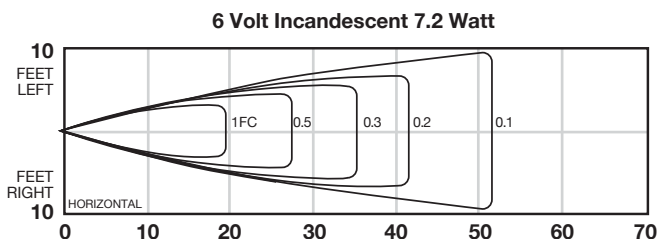

Wet Location Exit and Combination Unit Specification

LED Exit Signs

120 or 277 Voltage, Wet Location

Features and Benefits:

- ABS, corrosion-resistant UV stabilized enclosure
- Universal 120/277 VAC operation
- Removable directional indicators
- Extremely low operating costs
- 80-year light source life expectancy
- Meets NFPA Life Safety 101, NEC, OSHA, local and state codes
- Wet location listed
- Wet location 0°C to 40°C
- Suitable for indoor or outdoor applications
- 23500 & 23501 are NEMA 4 rated

Catalog Number

Notes

Type

Dimensions:

| Warranties & Compliances: | Item # | Description | LED Color | Voltage Input | Lamp Type | Emergency Operation (minutes) |
|--|------------------------------|---|-----------|---------------|--------------|-------------------------------|
| Ni-Cd battery 5 YEAR WARRANTY Unit 5 YEAR WARRANTY LED Strip 25 YEAR WARRANTY | Ordering Information: | | | | | |
| | 23500 | Red Wet Location Single Face LED with Battery Back-up | Red | 120/277 | LED | 90 |
| | 23501 | Green Wet Location Single Face LED with Battery Back-up | Green | 120/277 | LED | 90 |
| | 23504 | Red LED Wet Location Single Face Combo with Battery Back-up | Red | 120/277 | LED+ 7.2W 6V | 90 |
| | 23505 | Green LED Wet Location Single Face Combo with Battery Back-up | Green | 120/277 | LED+ 7.2W 6V | 90 |
| Accessories: | | | | | | |
| | 20732 | Replacement Battery Ni-Cd 4.8V 1000mAh | | | | |
| | 20733 | Replacement Battery Ni-Cd 6V 4500mAh | | | | |
| | 939 | Replacement Lamp 6V 0.9A T5 Wedge | | | | |