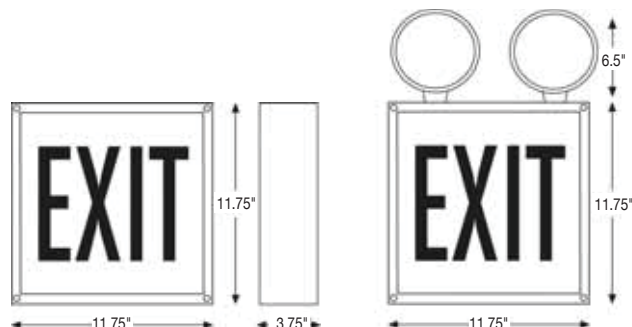

Wet Location Exit and Combination Unit Specification

LED Exit Signs

120 or 277 Voltage, Wet Location

Features and Benefits:

- ABS, corrosion-resistant UV stabilized enclosure
- Universal 120/277 VAC operation
- Removable directional indicators
- Extremely low operating costs
- 80-year light source life expectancy
- Meets NFPA Life Safety 101, NEC, OSHA, local and state codes
- Wet location listed
- Wet location 0°C to 40°C
- Suitable for indoor or outdoor applications
- 23500 & 23501 are NEMA 4 rated

Catalog Number

Notes

Type

Dimensions:

| Warranties & Compliances: | Item # | Description | LED Color | Voltage Input | Lamp Type | Emergency Operation (minutes) |
|--|------------------------------|---|-----------|---------------|--------------|-------------------------------|
| Ni-Cd battery 5 YEAR WARRANTY Unit 5 YEAR WARRANTY LED Strip 25 YEAR WARRANTY | Ordering Information: | | | | | |
| | 23500 | Red Wet Location Single Face LED with Battery Back-up | Red | 120/277 | LED | 90 |
| | 23501 | Green Wet Location Single Face LED with Battery Back-up | Green | 120/277 | LED | 90 |
| | 23504 | Red LED Wet Location Single Face Combo with Battery Back-up | Red | 120/277 | LED+ 7.2W 6V | 90 |
| | 23505 | Green LED Wet Location Single Face Combo with Battery Back-up | Green | 120/277 | LED+ 7.2W 6V | 90 |
| Accessories: | | | | | | |
| | 20732 | Replacement Battery Ni-Cd 4.8V 1000mAh | | | | |
| | 20733 | Replacement Battery Ni-Cd 6V 4500mAh | | | | |
| | 939 | Replacement Lamp 6V 0.9A T5 Wedge | | | | |