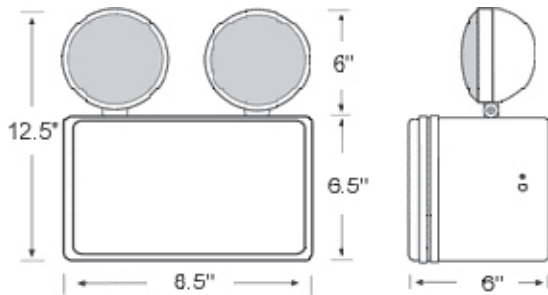

Features

- Featuring an enclosure ideal for wet locations, resistant to corrosive atmospheres, non-hazardous dust environments, water spray or splashing water
- ABS, corrosion-resistant UV stabilized enclosure
- Dual 120 or 277 VAC input, field selectable
- Automatic brownout feature
- Solid-state charging circuit
- Solid-state, line-latched low voltage disconnect provides 100% load disconnect protection to guard against battery deep discharge
- Short circuit and overload protection on DC output circuit
- Sealed momentary test switch
- Sealed AC ready light
- Wet location 0°C to 40°C
- UL listed for wet location
- ETL listed
- NEMA 4 Rated

Dimensions

Ordering Information

12 Volt Emergency Lighting Units

Catalog Model #	Description	LED Color	Voltage Input	Lamp Type	Emergency Operation (minutes)
23503	Wet Location Emergency Unit with Two 7.2W 6V Heads, 120/277V	N/A	120/277	2 X 7.2W 6V	90