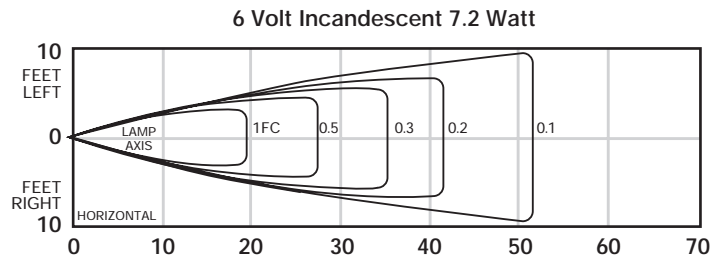

Dimensions

Ordering Information

12 Volt Emergency Lighting Units

Catalog Model #	Description	LED Color	Voltage Input	Lamp Type	Emergency Operation (minutes)
23503	Wet Location Emergency Unit with Two 7.2W 6V Heads, 120/277V	N/A	120/277	2 X 7.2W 6V	90