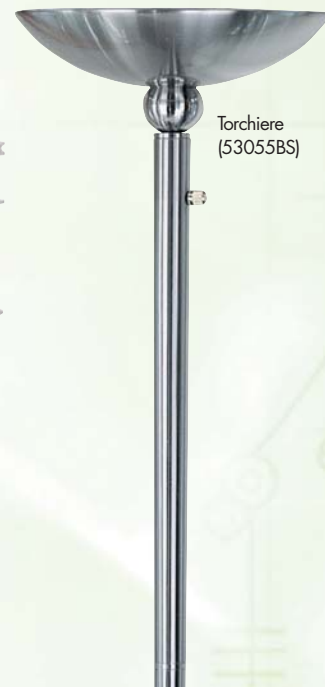

Torchiere (53055BS)