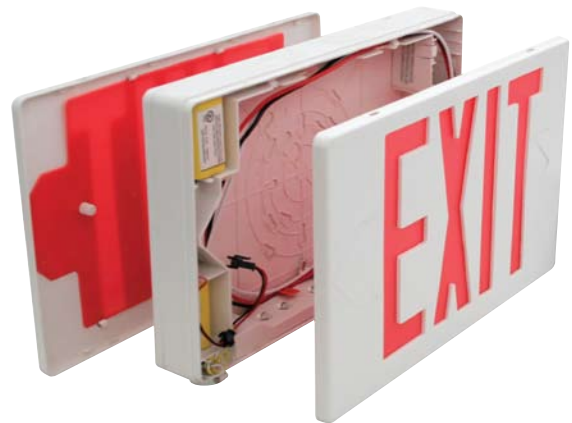

LED — a smooth move for Exit Combination Signs

INTRODUCING FIRST TO THE INDUSTRY

FULL LED

COMBINATION EXIT &
EMERGENCY UNIT.

- Limited time introductory **LOW price**
- **5 year** warranty on unit and nickel cadmium battery
- Emergency heads rotate 320 degrees and tilt up 60 degrees.
- Less than **1 watt** in energy
- UL 924 approved
- Exceeds Life Safety Code 101