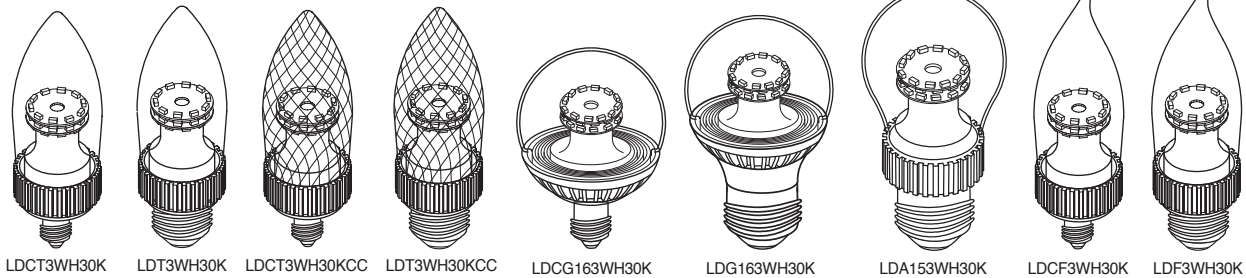

\* Three or more lamps per dimming circuit is recommended for optimal dimming.

Catalog Number

Notes

Type

LDC T3WH30K    LDT3WH30K    LDC T3WH30KCC    LDT3WH30KCC    LDC G163WH30K    LDG163WH30K    LDA153WH30K    LDC F3WH30K    LDF3WH30K

Warranties and Certifications:	Lamp Type	Item #	Description	Wattage	Voltage	Lumens	Base	M.O.L. (inches)	Diameter (inches)
	  <b>3 YEAR WARRANTY</b>	Torpedos	LDC T3WH30K	LED 3 Watt Decorative Candelabra Torpedo, White (3000K)	3	120	92	E12	4.0
LDC T3WH30KCC			LED 3 Watt Decorative Candelabra Torpedo, Crystal Cut, White (3000K)	3	120	85	E12	4.0	1.2
LDT3WH30K			LED 3 Watt Decorative Torpedo, White (3000K)	3	120	92	E26	4.2	1.2
LDT3WH30KCC			LED 3 Watt Decorative Torpedo, Crystal Cut, White (3000K)	3	120	85	E26	4.2	1.2
Globes		LDC G163WH30K	LED 3 Watt Decorative Candelabra G16.5, White (3000K)	3	120	85	E12	2.6	2.0
		LDG163WH30K	LED 3 Watt Decorative G16.5, White (3000K)	3	120	85	E26	3.2	2.0
Flame Tip		LDC F3WH30K	LED 3 Watt Decorative Candelabra Flame, White (3000K)	3	120	85	E12	4.4	1.2
		LDF3WH30K	LED 3 Watt Decorative Flame, White (3000K)	3	120	85	E26	4.6	1.2
A-Lamps		LDA153WH30K	LED 3 Watt Decorative A15, White (3000K)	3	120	85	E26	3.5	2.0